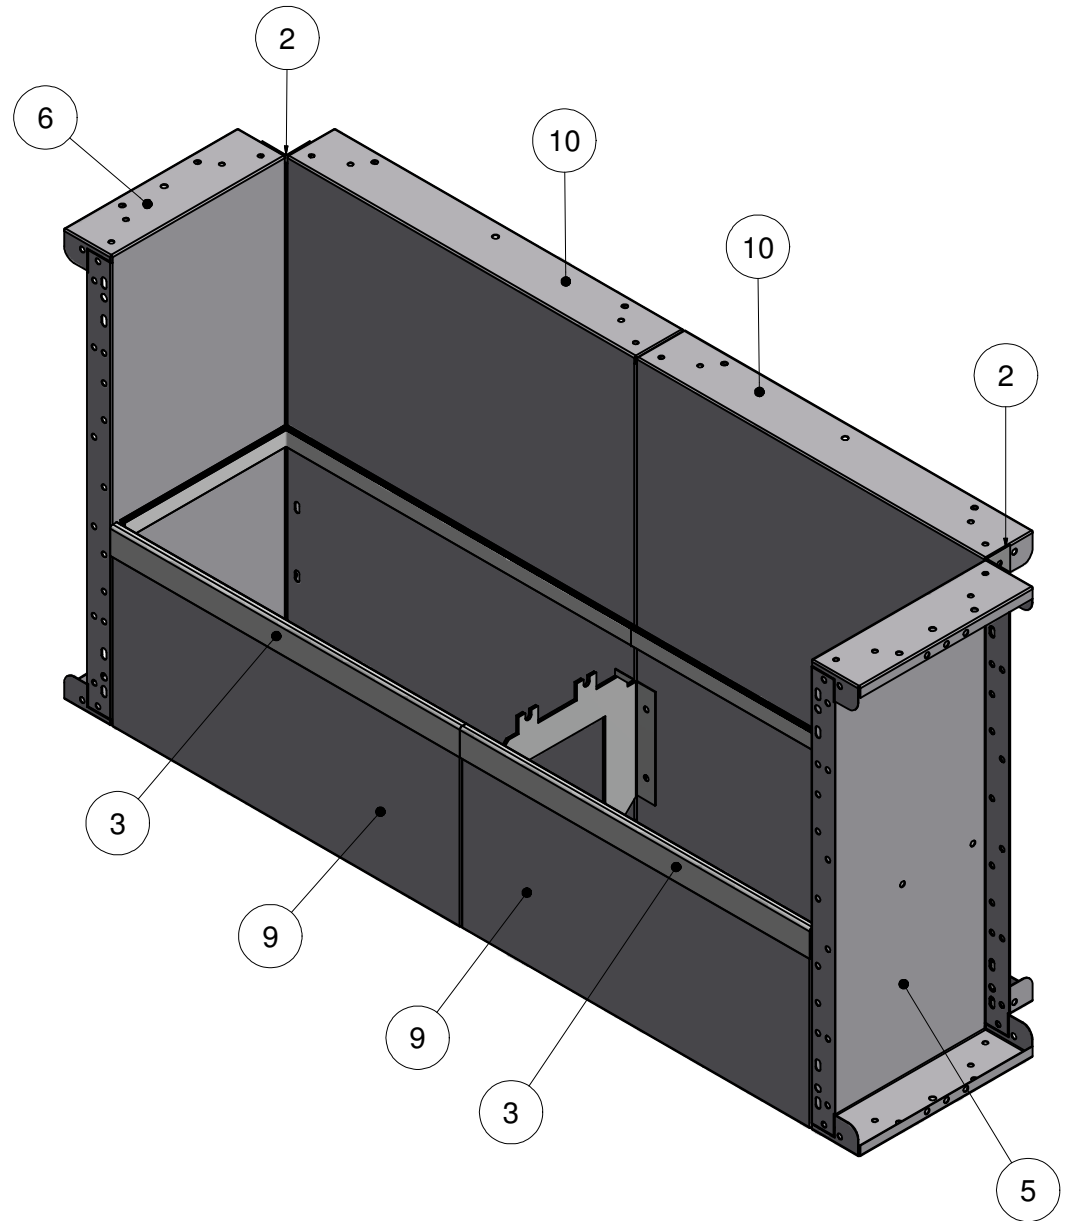

Parts List		
ITEM	QTY	PART NUMBER
1	6	COP-KCVRET-W-1
2	2	IPC-AB90
3	6'	OPC-CONREC-120
4	9'	SSC-1099
5	1	SSC-2462
6	1	SSC-2463
7	1	SSC-2468
8	1	SSC-2469
9	2	SSC-2470
10	2	SSC-2471

NOTE: PVC 6 " RADIUS INSERTS WILL BE PROVIDED WITH ALL STEP/BENCH KITS THAT HAVE 90 DEGREE CORNER.

OT BENCH STR-90D 6'

TOLERANCES EXCEPT AS NOTED:

0/0 0.0 0.00 0.000 0°
 ±1/8 ±0.25 ±0.0625 ±0.03125 ±1/2°

DATE : 1/12/2017

PART #: SOK-BN072ST90

SHEET : 2 OF 2

SECTION: 7 - 4