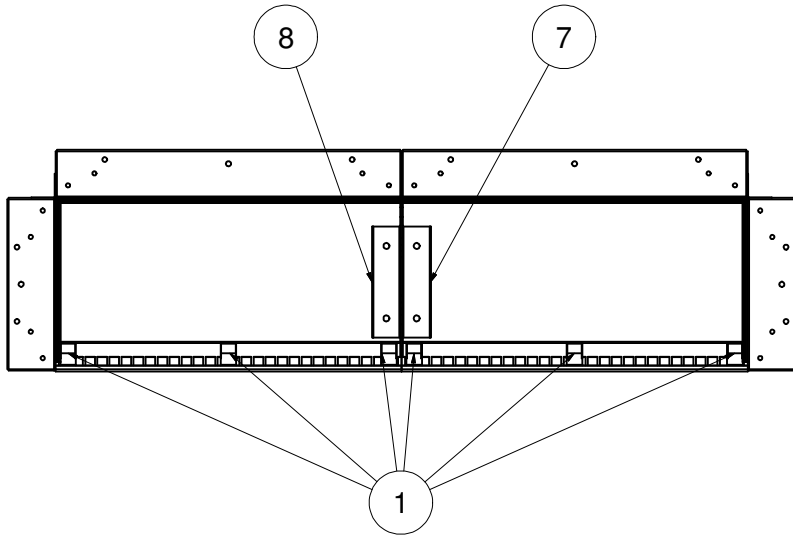

Parts List		
ITEM	QTY	PART NUMBER
1	6	COP-KCVRET-W-1
2	2	IPC-AB90
3	6'	OPC-CONREC-120
4	9'	SSC-1099
5	1	SSC-2462
6	1	SSC-2463
7	1	SSC-2468
8	1	SSC-2469
9	2	SSC-2470
10	2	SSC-2471

NOTE: PVC 6 " RADIUS INSERTS WILL BE PROVIDED WITH ALL STEP/BENCH KITS THAT HAVE 90 DEGREE CORNER.

OT BENCH STR-90D 6'

TOLERANCES EXCEPT AS NOTED:

0/0 0.0 0.00 0.000 0°
 ±1/8 ±0.25 ±0.0625 ±0.03125 ±1/2°

DATE : 1/12/2017

PART #: SOK-BN072ST90

SHEET : 2 OF 2

SECTION: 7 - 4