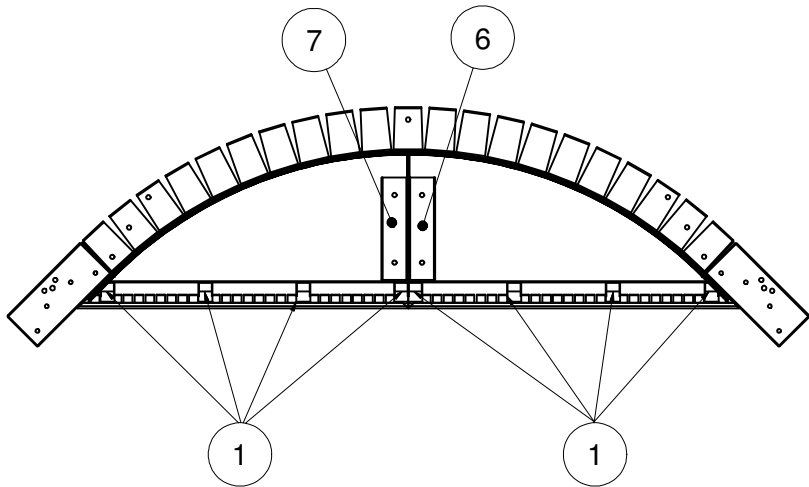

Parts List		
ITEM	QTY	PART NUMBER
1	8	COP-KCVRET-W-1
2	7'	OPC-CONREC-120
3	7'	SSC-1099
4	1	SSC-1398
5	1	SSC-1399
6	1	SSC-2116
7	1	SSC-2117
8	1	SSC-2118
9	1	SSC-2119
10	1	SSC-2120

OT BENCH CN 4'R D 6'4"

TOLERANCES EXCEPT AS NOTED:

0/0 0.0 0.00 0.000 0°

±1/8 ±0.25 ±0.0625 ±0.03125 ±1/2°

DATE : 1/12/2017

PART # : SOK-BN076CS48

SHEET : 2 OF 2

SECTION : 8 - 4