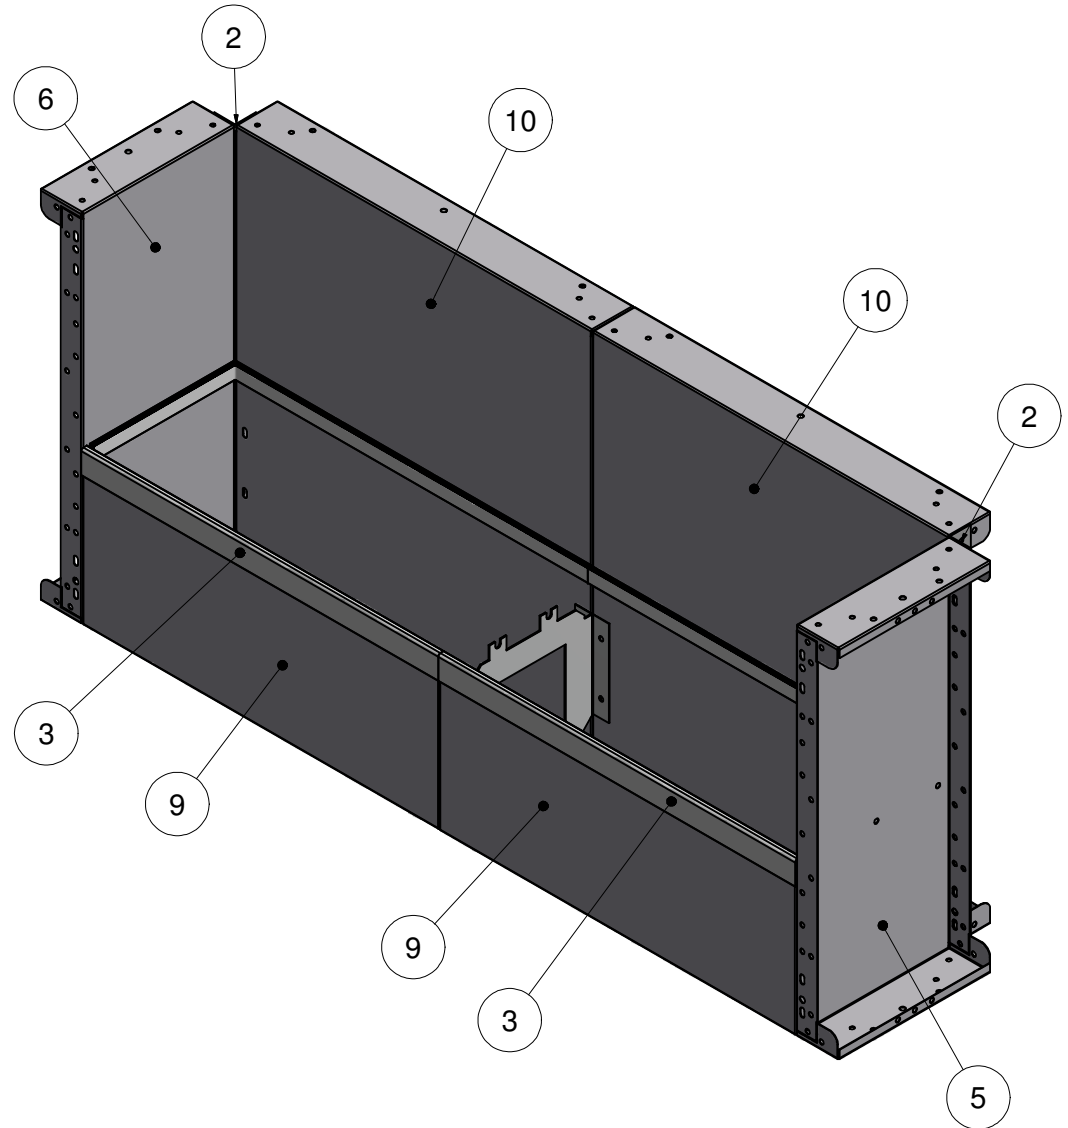

Parts List		
ITEM	QTY	PART NUMBER
1	6	COP-KCVRET-W-1
2	2	IPC-AB90
3	7'	OPC-CONREC-120
4	10'	SSC-1099
5	1	SSC-2462
6	1	SSC-2463
7	1	SSC-2468
8	1	SSC-2469
9	2	SSC-2472
10	2	SSC-2473

NOTE: PVC 6 " RADIUS INSERTS WILL BE PROVIDED WITH ALL STEP/BENCH KITS THAT HAVE 90 DEGREE CORNER.

OT BENCH STR-90D 7'

TOLERANCES EXCEPT AS NOTED:

0/0 0.0 0.00 0.000 0°
 ±1/8 ±0.25 ±0.0625 ±0.03125 ±1/2°

DATE : 1/12/2017

PART #: SOK-BN084ST90

SHEET : 2 OF 2

SECTION: 7 - 5