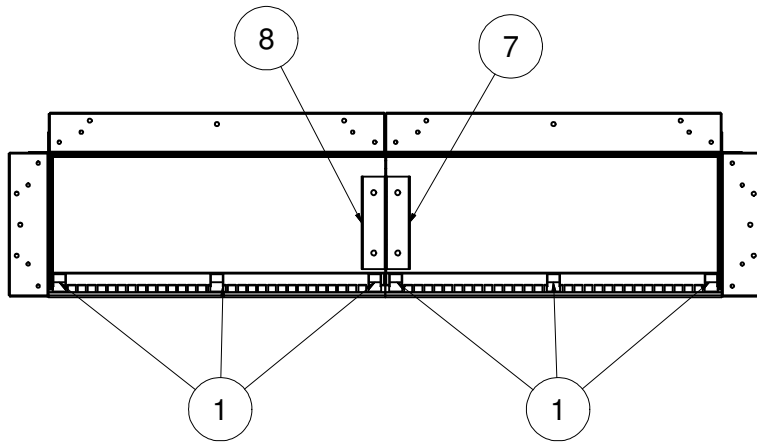

Parts List		
ITEM	QTY	PART NUMBER
1	6	COP-KCVRET-W-1
2	2	IPC-AB90
3	7'	OPC-CONREC-120
4	10'	SSC-1099
5	1	SSC-2462
6	1	SSC-2463
7	1	SSC-2468
8	1	SSC-2469
9	2	SSC-2472
10	2	SSC-2473

NOTE: PVC 6 " RADIUS INSERTS WILL BE PROVIDED WITH ALL STEP/BENCH KITS THAT HAVE 90 DEGREE CORNER.

OT BENCH STR-90D 7'

TOLERANCES EXCEPT AS NOTED:

0/0 0.0 0.00 0.000 0°
 ±1/8 ±0.25 ±0.0625 ±0.03125 ±1/2°

DATE : 1/12/2017

PART #: SOK-BN084ST90

SHEET : 2 OF 2

SECTION: 7 - 5