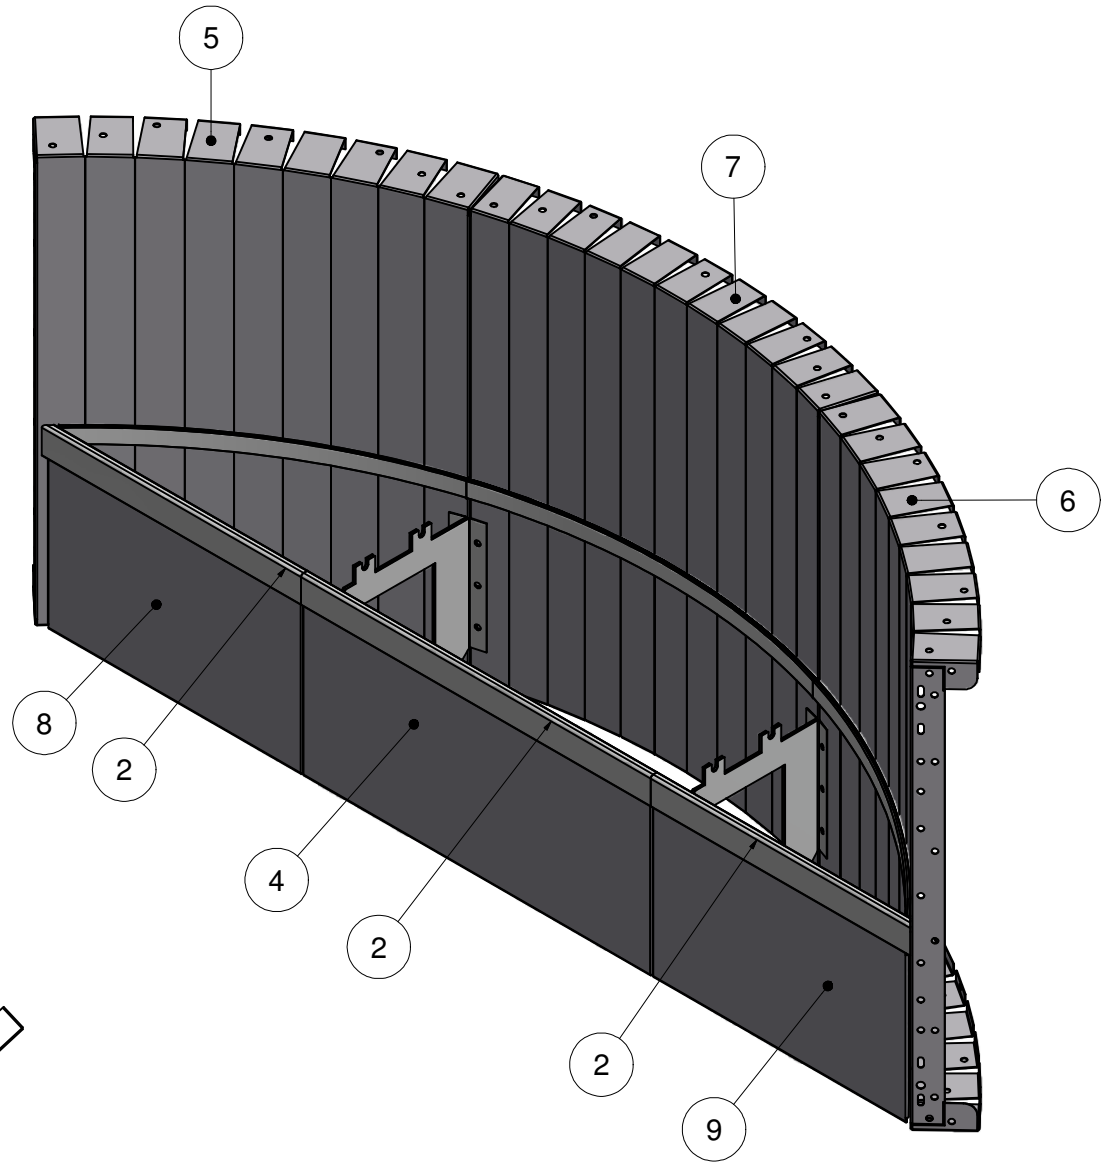

Parts List		
ITEM	QTY	PART NUMBER
1	8	COP-KCVRET-W-1
2	8'	OPC-CONREC-120
3	9'	SSC-1099
4	1	SSC-2127
5	1	SSC-2128
6	1	SSC-2129
7	1	SSC-2130
8	1	SSC-2131
9	1	SSC-2132
10	1	SSC-2133
11	1	SSC-2134
12	1	SSC-2163
13	1	SSC-2164

OT Bench Radius 7'5" X 5'RA

TOLERANCES EXCEPT AS NOTED:

0/0 0.0 0.00 0.000 0°
 ±1/8 ±0.25 ±0.0625 ±0.03125 ±1/2°

DATE : 1/12/2017

PART #: SOK-BN089R060

SHEET : 2 OF 2

SECTION: 11 - 2