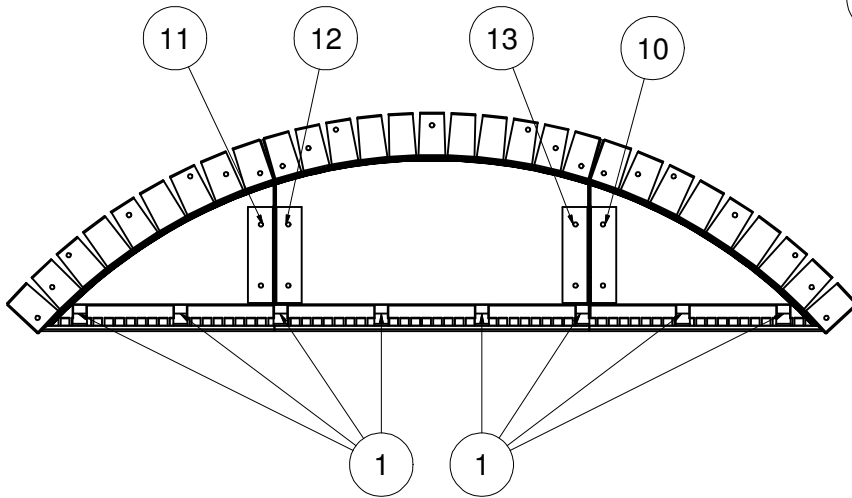

Parts List		
ITEM	QTY	PART NUMBER
1	8	COP-KCVRET-W-1
2	8'	OPC-CONREC-120
3	9'	SSC-1099
4	1	SSC-2127
5	1	SSC-2128
6	1	SSC-2129
7	1	SSC-2130
8	1	SSC-2131
9	1	SSC-2132
10	1	SSC-2133
11	1	SSC-2134
12	1	SSC-2163
13	1	SSC-2164

OT Bench Radius 7'5" X 5'RA

TOLERANCES EXCEPT AS NOTED:

0/0 0.0 0.00 0.000 0°
 ±1/8 ±0.25 ±0.0625 ±0.03125 ±1/2°

DATE : 1/12/2017

PART #: SOK-BN089R060

SHEET : 2 OF 2

SECTION: 11 - 2