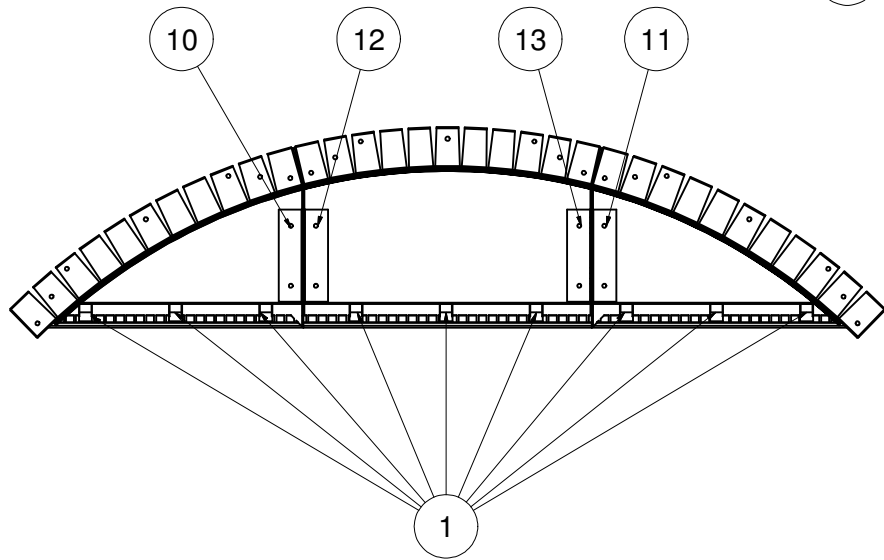

Parts List		
ITEM	QTY	PART NUMBER
1	9	COP-KCVRET-W-1
2	9'	OPC-CONREC-120
3	10'	SSC-1099
4	1	SSC-2127
5	1	SSC-2135
6	1	SSC-2136
7	1	SSC-2137
8	1	SSC-2138
9	1	SSC-2139
10	1	SSC-2140
11	1	SSC-2141
12	1	SSC-2161
13	1	SSC-2162

OT Bench Radius 8'4" X 6'RA

TOLERANCES EXCEPT AS NOTED:

0/0 0.0 0.00 0.000 0°
 ±1/8 ±0.25 ±0.0625 ±0.03125 ±1/2°

DATE : 1/12/2017

PART #: SOK-BN100R072

SHEET : 2 OF 2

SECTION: 11 - 3