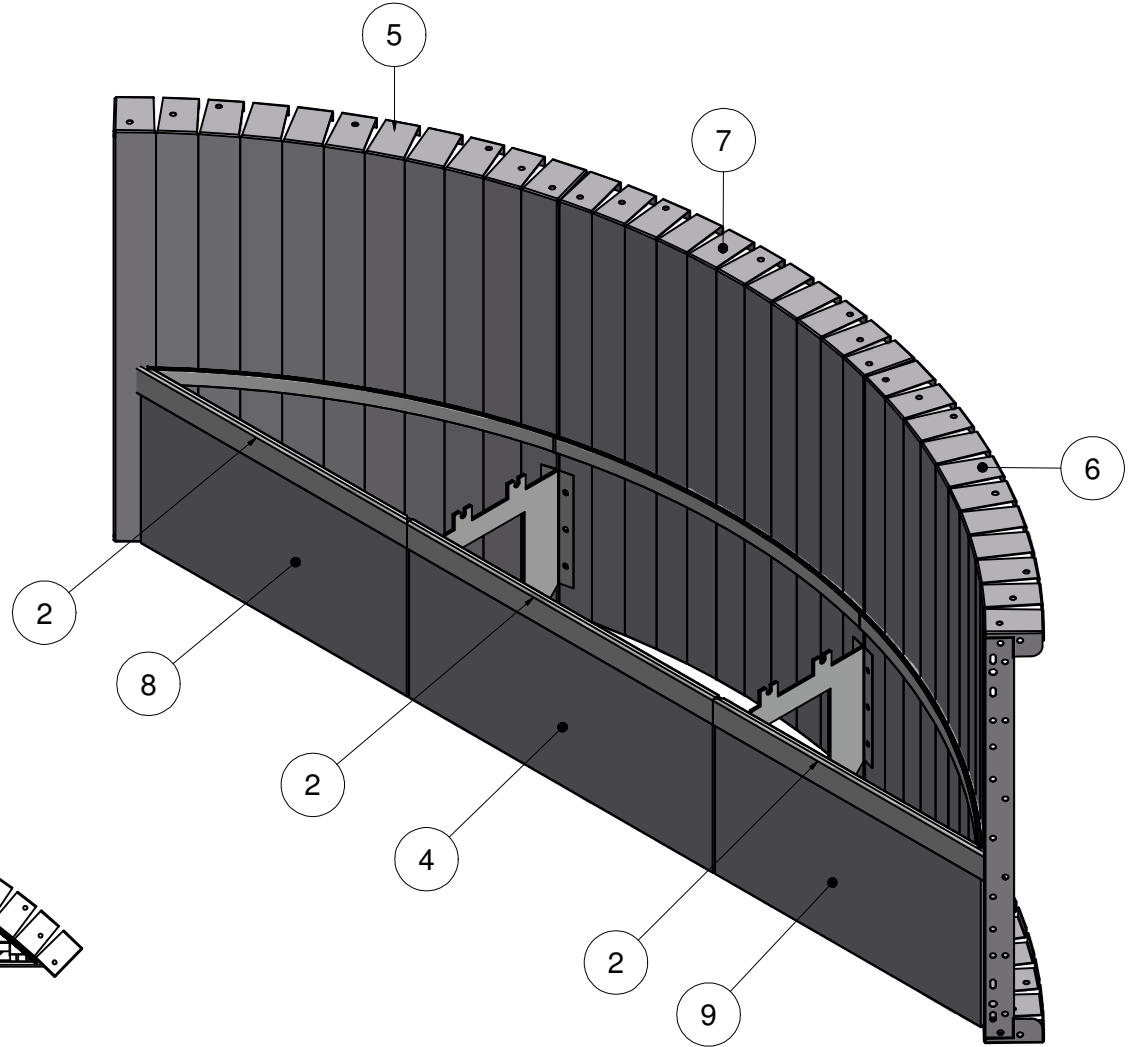

Parts List		
ITEM	QTY	PART NUMBER
1	9	COP-KCVRET-W-1
2	9'	OPC-CONREC-120
3	10'	SSC-1099
4	1	SSC-2127
5	1	SSC-2135
6	1	SSC-2136
7	1	SSC-2137
8	1	SSC-2138
9	1	SSC-2139
10	1	SSC-2140
11	1	SSC-2141
12	1	SSC-2161
13	1	SSC-2162

OT Bench Radius 8'4" X 6'RA

TOLERANCES EXCEPT AS NOTED:

0/0 0.0 0.00 0.000 0°
 ±1/8 ±0.25 ±0.0625 ±0.03125 ±1/2°

DATE : 1/12/2017

PART #: SOK-BN100R072

SHEET : 2 OF 2

SECTION: 11 - 3