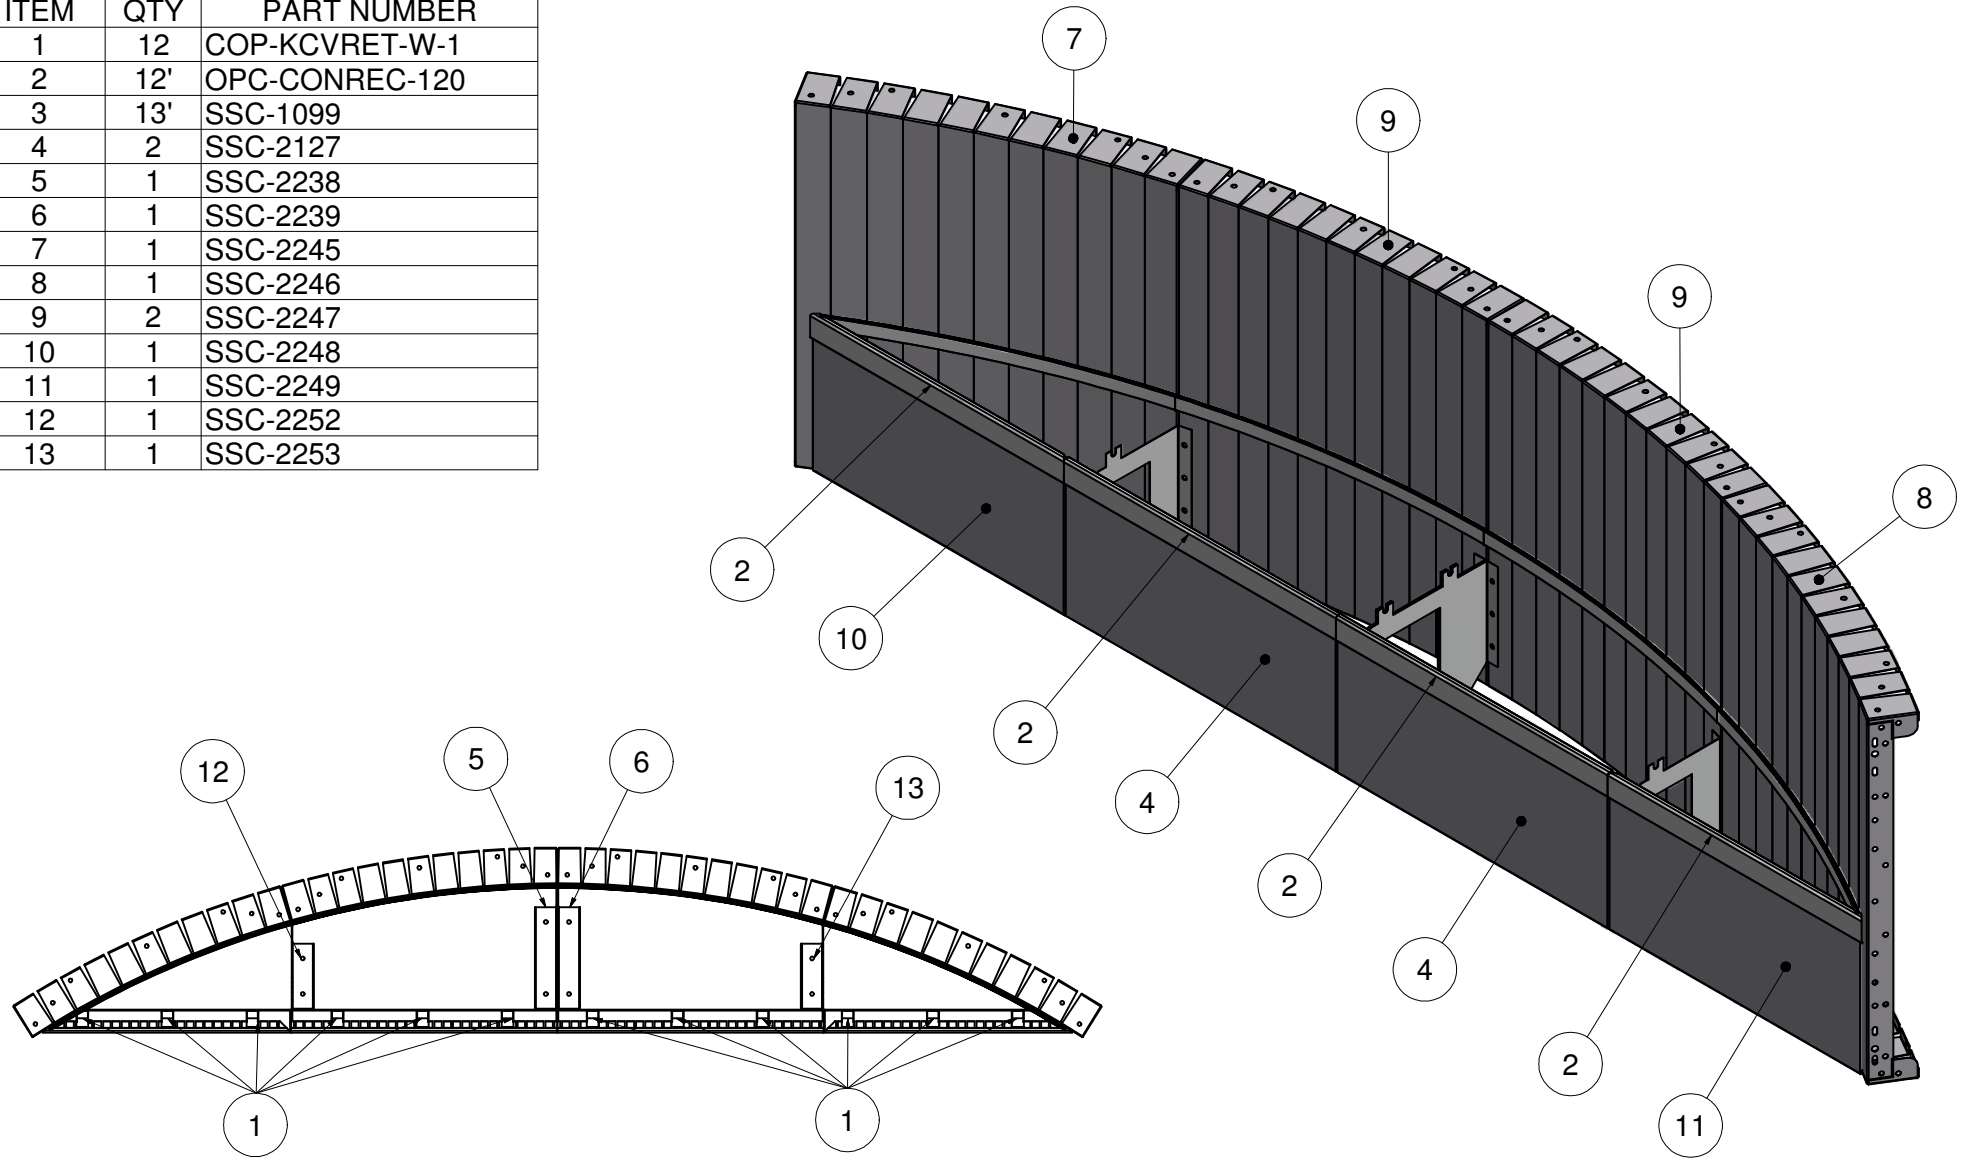

Parts List		
ITEM	QTY	PART NUMBER
1	12	COP-KCVRET-W-1
2	12'	OPC-CONREC-120
3	13'	SSC-1099
4	2	SSC-2127
5	1	SSC-2238
6	1	SSC-2239
7	1	SSC-2245
8	1	SSC-2246
9	2	SSC-2247
10	1	SSC-2248
11	1	SSC-2249
12	1	SSC-2252
13	1	SSC-2253

## OT Bench Radius 11'8" X 11'RA

TOLERANCES EXCEPT AS NOTED:

0/0 0.0 0.00 0.000 0°

±1/8 ±0.25 ±0.0625 ±0.03125 ±1/2°

**DATE : 1/12/2017**

**PART # : SOK-BN140R132**

**SHEET : 2 OF 2**

**SECTION: 11 - 11**