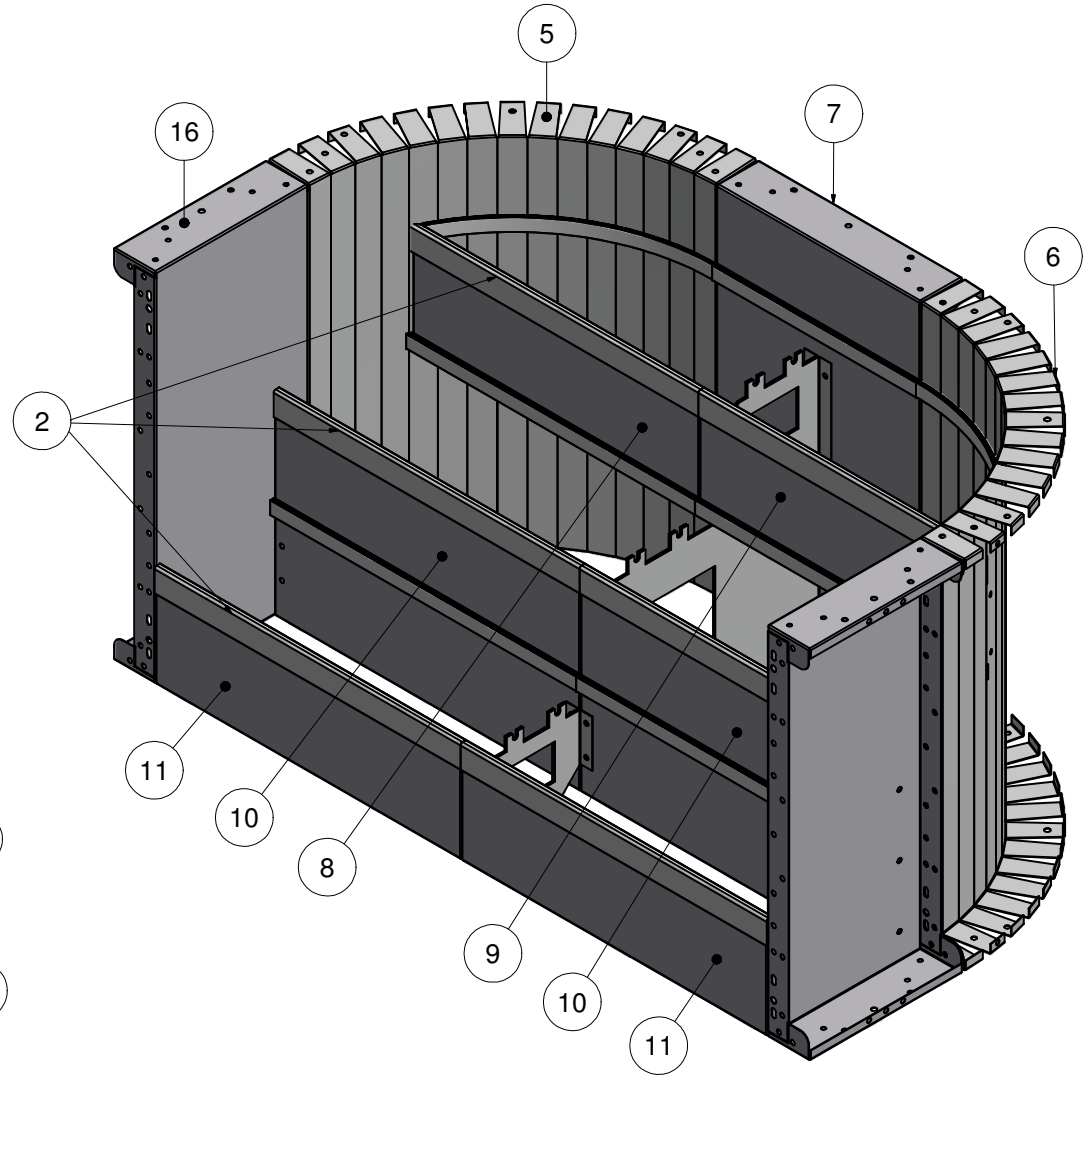

Parts List		
ITEM	QTY	PART NUMBER
1	24	COP-KCVRET-W-1
2	19'	OPC-CONREC-120
3	19'	SSC-1099
4	1	SSC-1361
5	1	SSC-1362
6	1	SSC-1363
7	1	SSC-1364
8	1	SSC-1365
9	1	SSC-1366
10	2	SSC-2306
11	2	SSC-2307
12	1	SSC-2315
13	1	SSC-2316
14	1	SSC-2317
15	1	SSC-2318
16	1	SSC-2319

## OT STEP 2'R CORNERS 3 TRD 6'

TOLERANCES EXCEPT AS NOTED:

0/0 0.0 0.00 0.000 0°

±1/8 ±0.25 ±0.0625 ±0.03125 ±1/2°

**DATE :** 1/6/2017

**PART #:** SOK-ST072STR2

**SHEET :** 2 OF 2

**SECTION:** 3 - 1