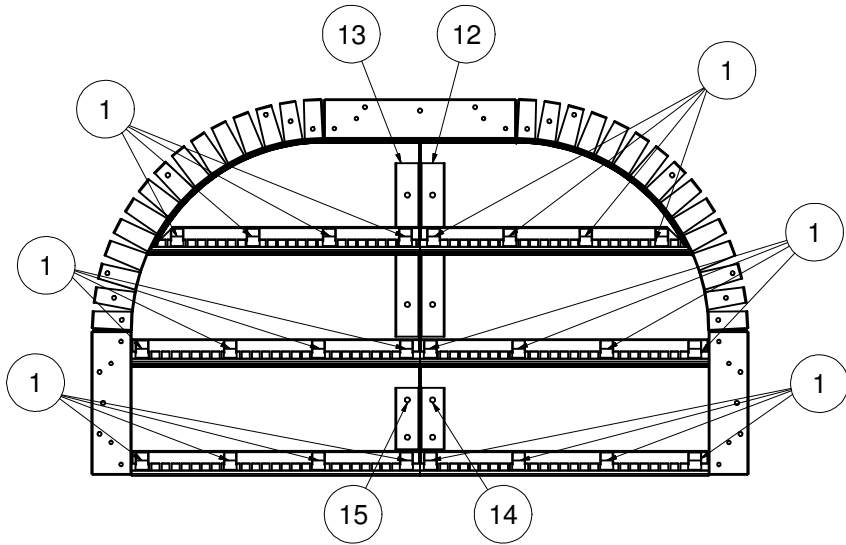

Parts List		
ITEM	QTY	PART NUMBER
1	24	COP-KCVRET-W-1
2	19'	OPC-CONREC-120
3	19'	SSC-1099
4	1	SSC-1361
5	1	SSC-1362
6	1	SSC-1363
7	1	SSC-1364
8	1	SSC-1365
9	1	SSC-1366
10	2	SSC-2306
11	2	SSC-2307
12	1	SSC-2315
13	1	SSC-2316
14	1	SSC-2317
15	1	SSC-2318
16	1	SSC-2319

## OT STEP 2'R CORNERS 3 TRD 6'

TOLERANCES EXCEPT AS NOTED:

0/0 0.0 0.00 0.000 0°

±1/8 ±0.25 ±0.0625 ±0.03125 ±1/2°

**DATE :** 1/6/2017

**PART #:** SOK-ST072STR2

**SHEET :** 2 OF 2

**SECTION:** 3 - 1