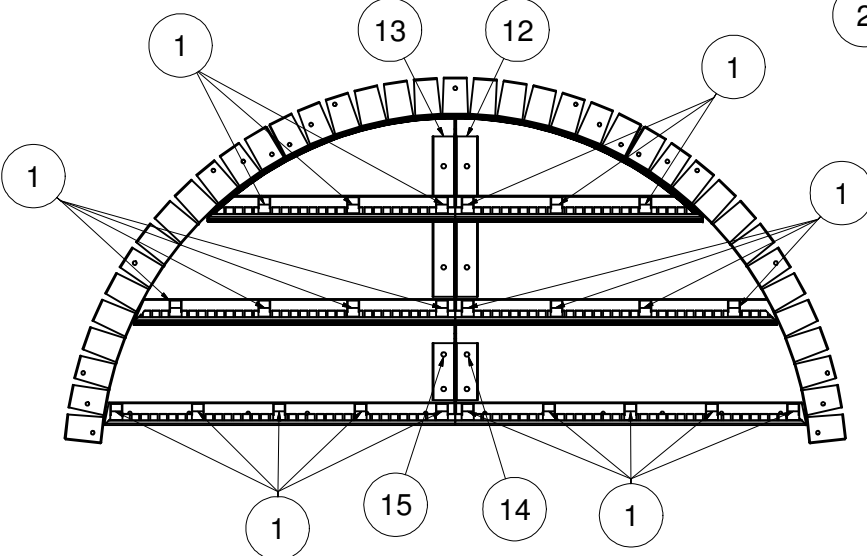

Parts List

ITEM	QTY	PART NUMBER
1	24	COP-KCVRET-W-1
2	21'	OPC-CONREC-120
3	25'	SSC-1099
4	1	SSC-1386
5	1	SSC-1387
6	1	SSC-1388
7	2	SSC-1389
8	1	SSC-1390
9	1	SSC-1391
10	1	SSC-1392
11	1	SSC-1393
12	1	SSC-2315
13	1	SSC-2316
14	1	SSC-2317
15	1	SSC-2318

OT STEP RADIUS 3 TRD 7'11" X 4'RA

TOLERANCES EXCEPT AS NOTED:
 0/0 0.0 0.00 0.000 0°
 ±1/8 ±0.25 ±0.0625 ±0.03125 ±1/2°

DATE : 1/6/2017
SHEET : 2 OF 2

PART # : SOK-ST095R048
SECTION : 9 - 1