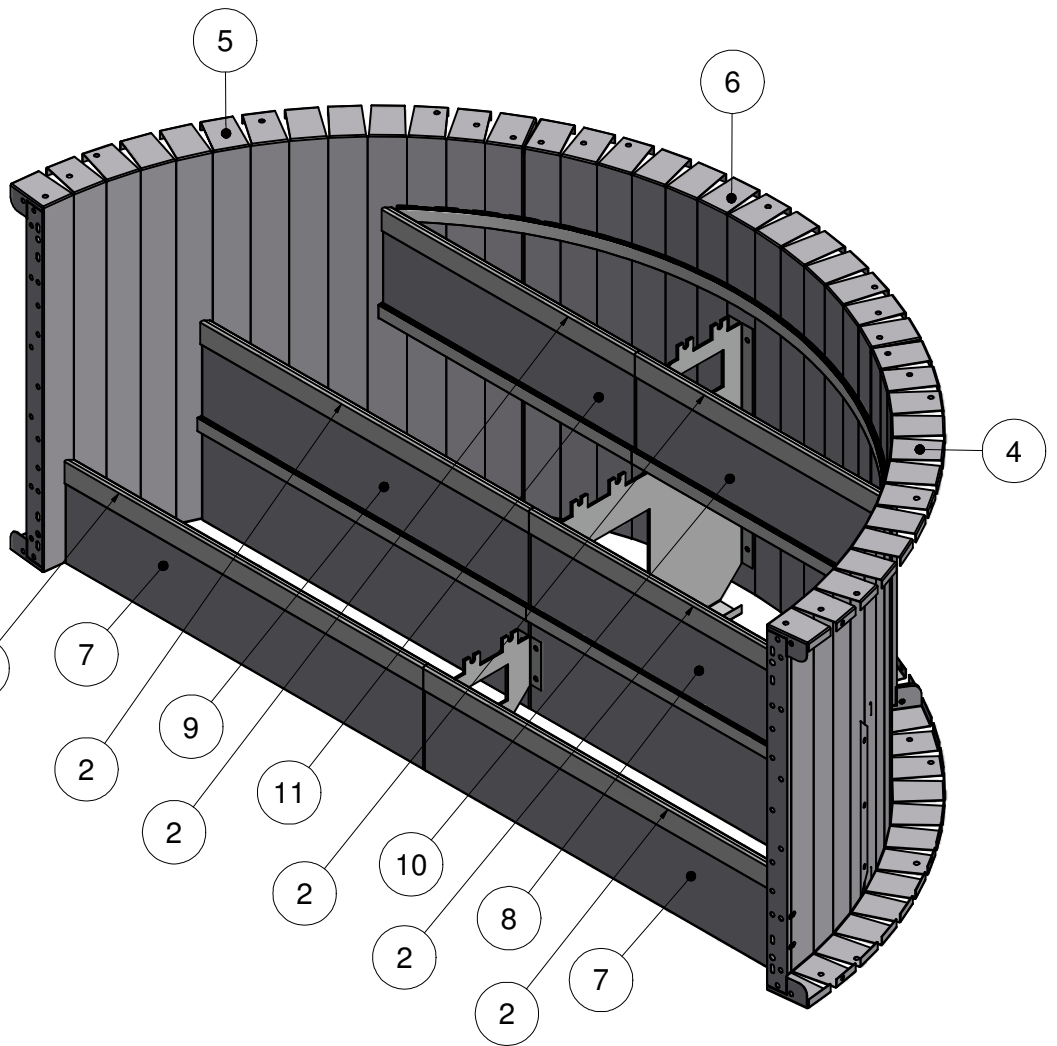

Parts List

ITEM	QTY	PART NUMBER
1	24	COP-KCVRET-W-1
2	21'	OPC-CONREC-120
3	25'	SSC-1099
4	1	SSC-1386
5	1	SSC-1387
6	1	SSC-1388
7	2	SSC-1389
8	1	SSC-1390
9	1	SSC-1391
10	1	SSC-1392
11	1	SSC-1393
12	1	SSC-2315
13	1	SSC-2316
14	1	SSC-2317
15	1	SSC-2318

OT STEP RADIUS 3 TRD 7'11" X 4'RA

TOLERANCES EXCEPT AS NOTED:
 0/0 0.0 0.00 0.000 0°
 ±1/8 ±0.25 ±0.0625 ±0.03125 ±1/2°

DATE : 1/6/2017
SHEET : 2 OF 2

PART # : SOK-ST095R048
SECTION : 9 - 1