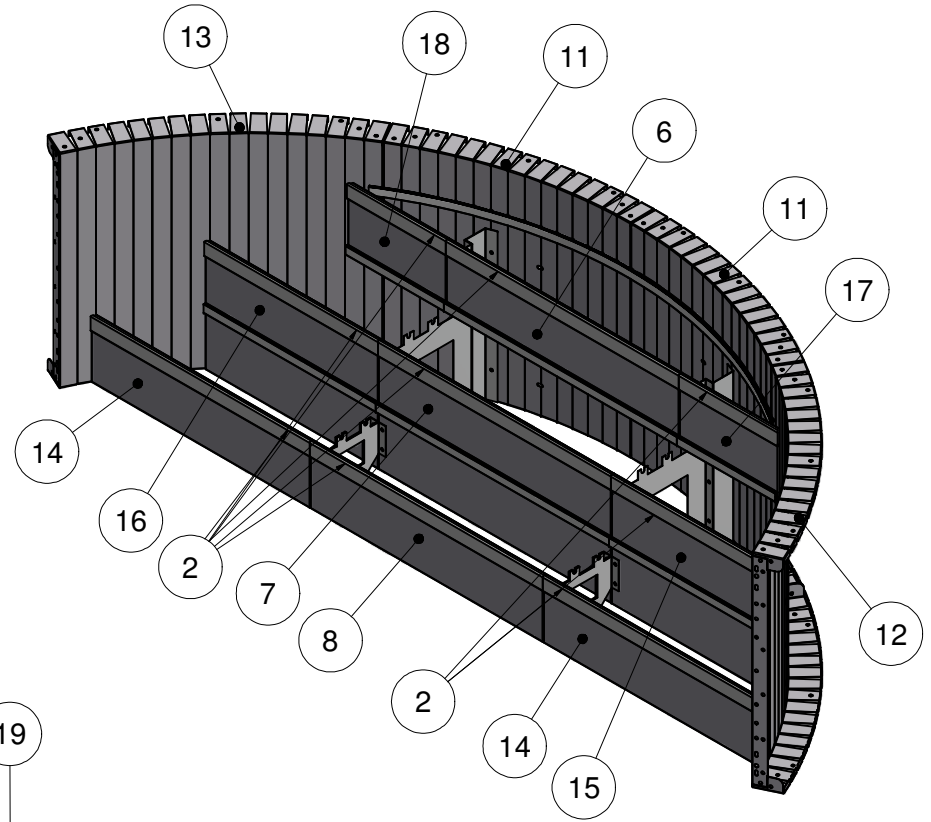

Parts List		
ITEM	QTY	PART NUMBER
1	37	COP-KCVRET-W-1
2	29'	OPC-CONREC-180
3	29'	SSC-1099
4	1	SSC-1382
5	1	SSC-1383
6	1	SSC-2311
7	1	SSC-2312
8	1	SSC-2313
9	2	SSC-2317
10	2	SSC-2318
11	2	SSC-2332
12	1	SSC-2333
13	1	SSC-2334
14	2	SSC-2335
15	1	SSC-2336
16	1	SSC-2337
17	1	SSC-2338
18	1	SSC-2339
19	1	SSC-2340
20	1	SSC-2341

## OT STEP RADIUS 3 TRD 11'6" X 6'-6"RA

TOLERANCES EXCEPT AS NOTED:

0/0 0.0 0.00 0.000 0°

±1/8 ±0.25 ±0.0625 ±0.03125 ±1/2°

**DATE :** 1/12/2017

**PART #:** SOK-ST138R078

**SHEET :** 2 OF 2

**SECTION:** 9 - 4