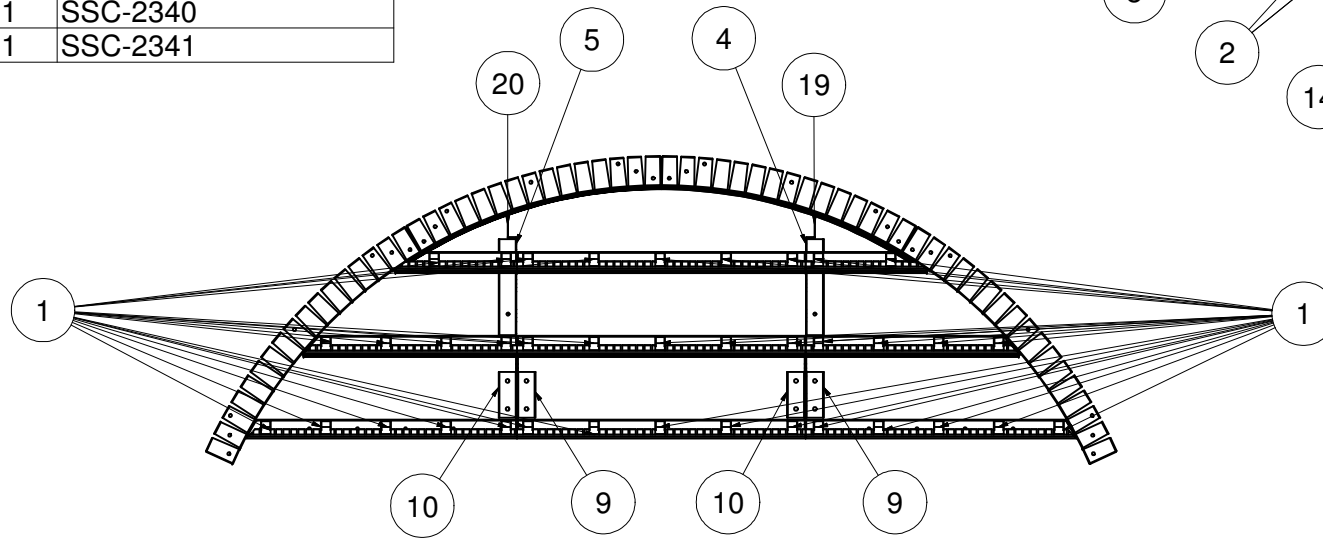

Parts List		
ITEM	QTY	PART NUMBER
1	37	COP-KCVRET-W-1
2	29'	OPC-CONREC-180
3	29'	SSC-1099
4	1	SSC-1382
5	1	SSC-1383
6	1	SSC-2311
7	1	SSC-2312
8	1	SSC-2313
9	2	SSC-2317
10	2	SSC-2318
11	2	SSC-2332
12	1	SSC-2333
13	1	SSC-2334
14	2	SSC-2335
15	1	SSC-2336
16	1	SSC-2337
17	1	SSC-2338
18	1	SSC-2339
19	1	SSC-2340
20	1	SSC-2341

## OT STEP RADIUS 3 TRD 11'6" X 6'-6"RA

TOLERANCES EXCEPT AS NOTED:

0/0 0.0 0.00 0.000 0°

±1/8 ±0.25 ±0.0625 ±0.03125 ±1/2°

**DATE :** 1/12/2017

**PART #:** SOK-ST138R078

**SHEET :** 2 OF 2

**SECTION:** 9 - 4