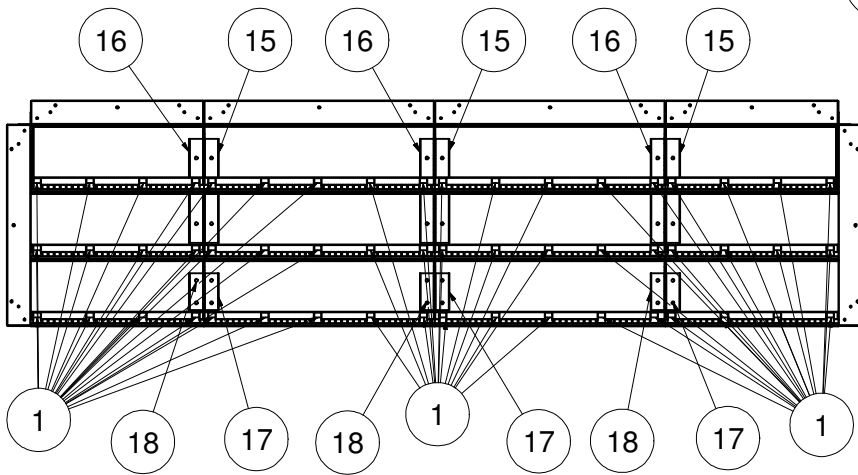

Parts List		
ITEM	QTY	PART NUMBER
1	54	COP-KCVRET-W-1
2	2	IPC-AB90
3	42'	OPC-CONREC-120
4	44'	SSC-1099
5	2	SSC-2305
6	2	SSC-2306
7	2	SSC-2307
8	2	SSC-2308
9	1	SSC-2309
10	1	SSC-2310
11	2	SSC-2311
12	2	SSC-2312
13	2	SSC-2313
14	2	SSC-2314
15	3	SSC-2315
16	3	SSC-2316
17	3	SSC-2317
18	3	SSC-2318

**NOTE: PVC 6 " RADIUS INSERTS WILL BE PROVIDED WITH ALL STEP/BENCH KITS THAT HAVE 90 DEGREE CORNER.**

## OT STEP STR-90D 3 TRD 14'

TOLERANCES EXCEPT AS NOTED:

0/0 0.0 0.00 0.000 0°

±1/8 ±0.25 ±0.0625 ±0.03125 ±1/2°

**DATE : 1/12/2017**

**PART #: SOK-ST168ST90**

**SHEET : 2 OF 2**

**SECTION: 1 - 12**