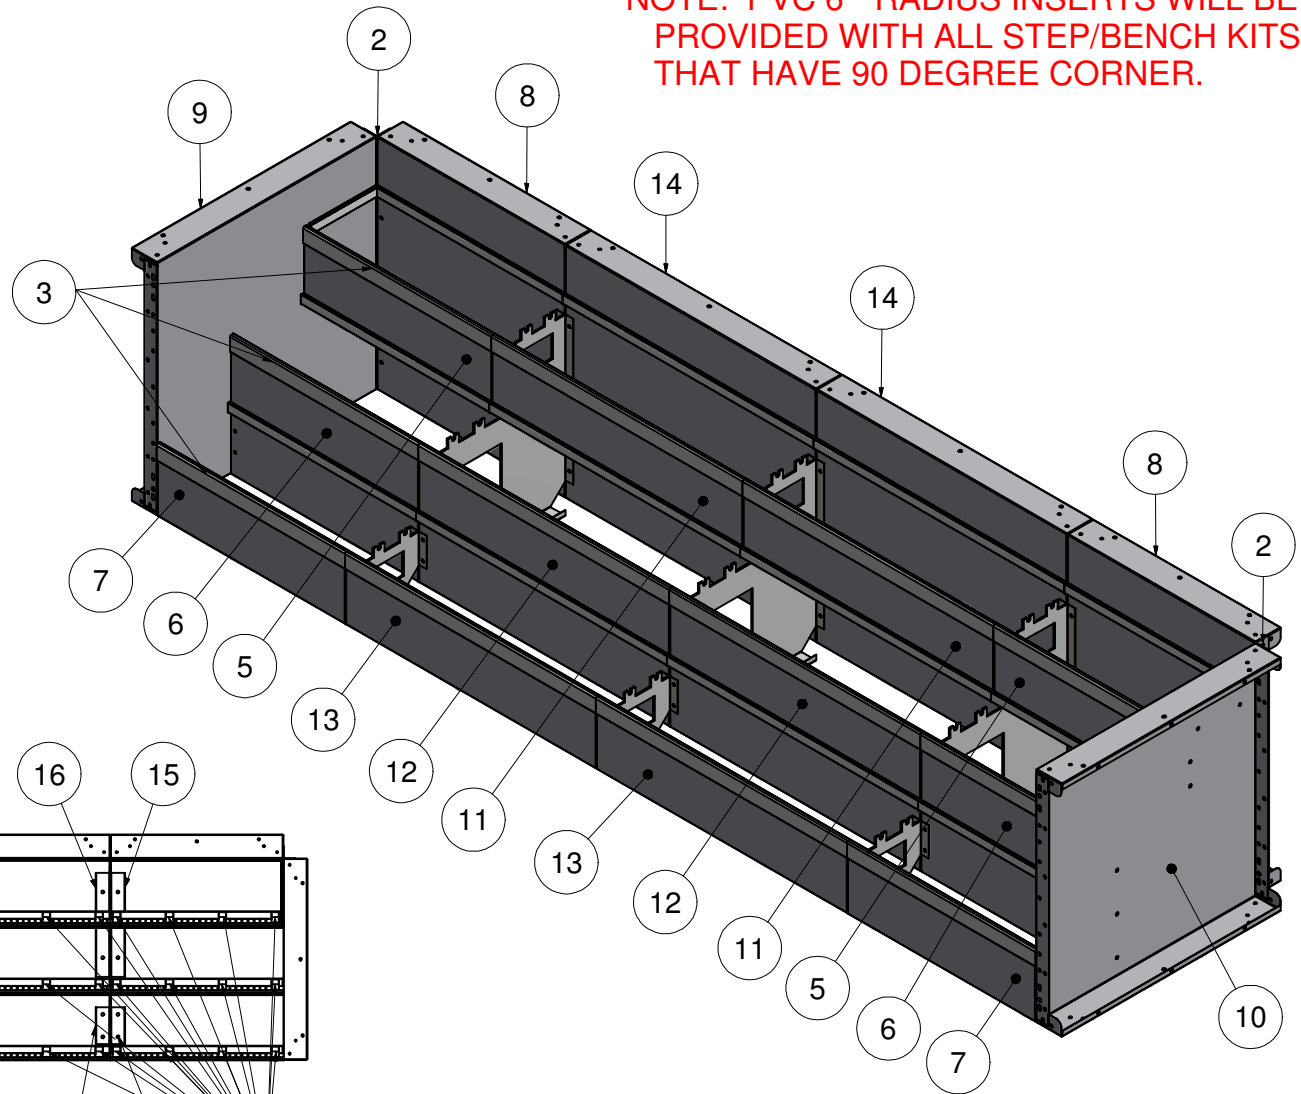

Parts List		
ITEM	QTY	PART NUMBER
1	54	COP-KCVRET-W-1
2	2	IPC-AB90
3	42'	OPC-CONREC-120
4	44'	SSC-1099
5	2	SSC-2305
6	2	SSC-2306
7	2	SSC-2307
8	2	SSC-2308
9	1	SSC-2309
10	1	SSC-2310
11	2	SSC-2311
12	2	SSC-2312
13	2	SSC-2313
14	2	SSC-2314
15	3	SSC-2315
16	3	SSC-2316
17	3	SSC-2317
18	3	SSC-2318

**NOTE: PVC 6 " RADIUS INSERTS WILL BE PROVIDED WITH ALL STEP/BENCH KITS THAT HAVE 90 DEGREE CORNER.**

## OT STEP STR-90D 3 TRD 14'

TOLERANCES EXCEPT AS NOTED:

0/0 0.0 0.00 0.000 0°

±1/8 ±0.25 ±0.0625 ±0.03125 ±1/2°

**DATE : 1/12/2017**

**PART #: SOK-ST168ST90**

**SHEET : 2 OF 2**

**SECTION: 1 - 12**