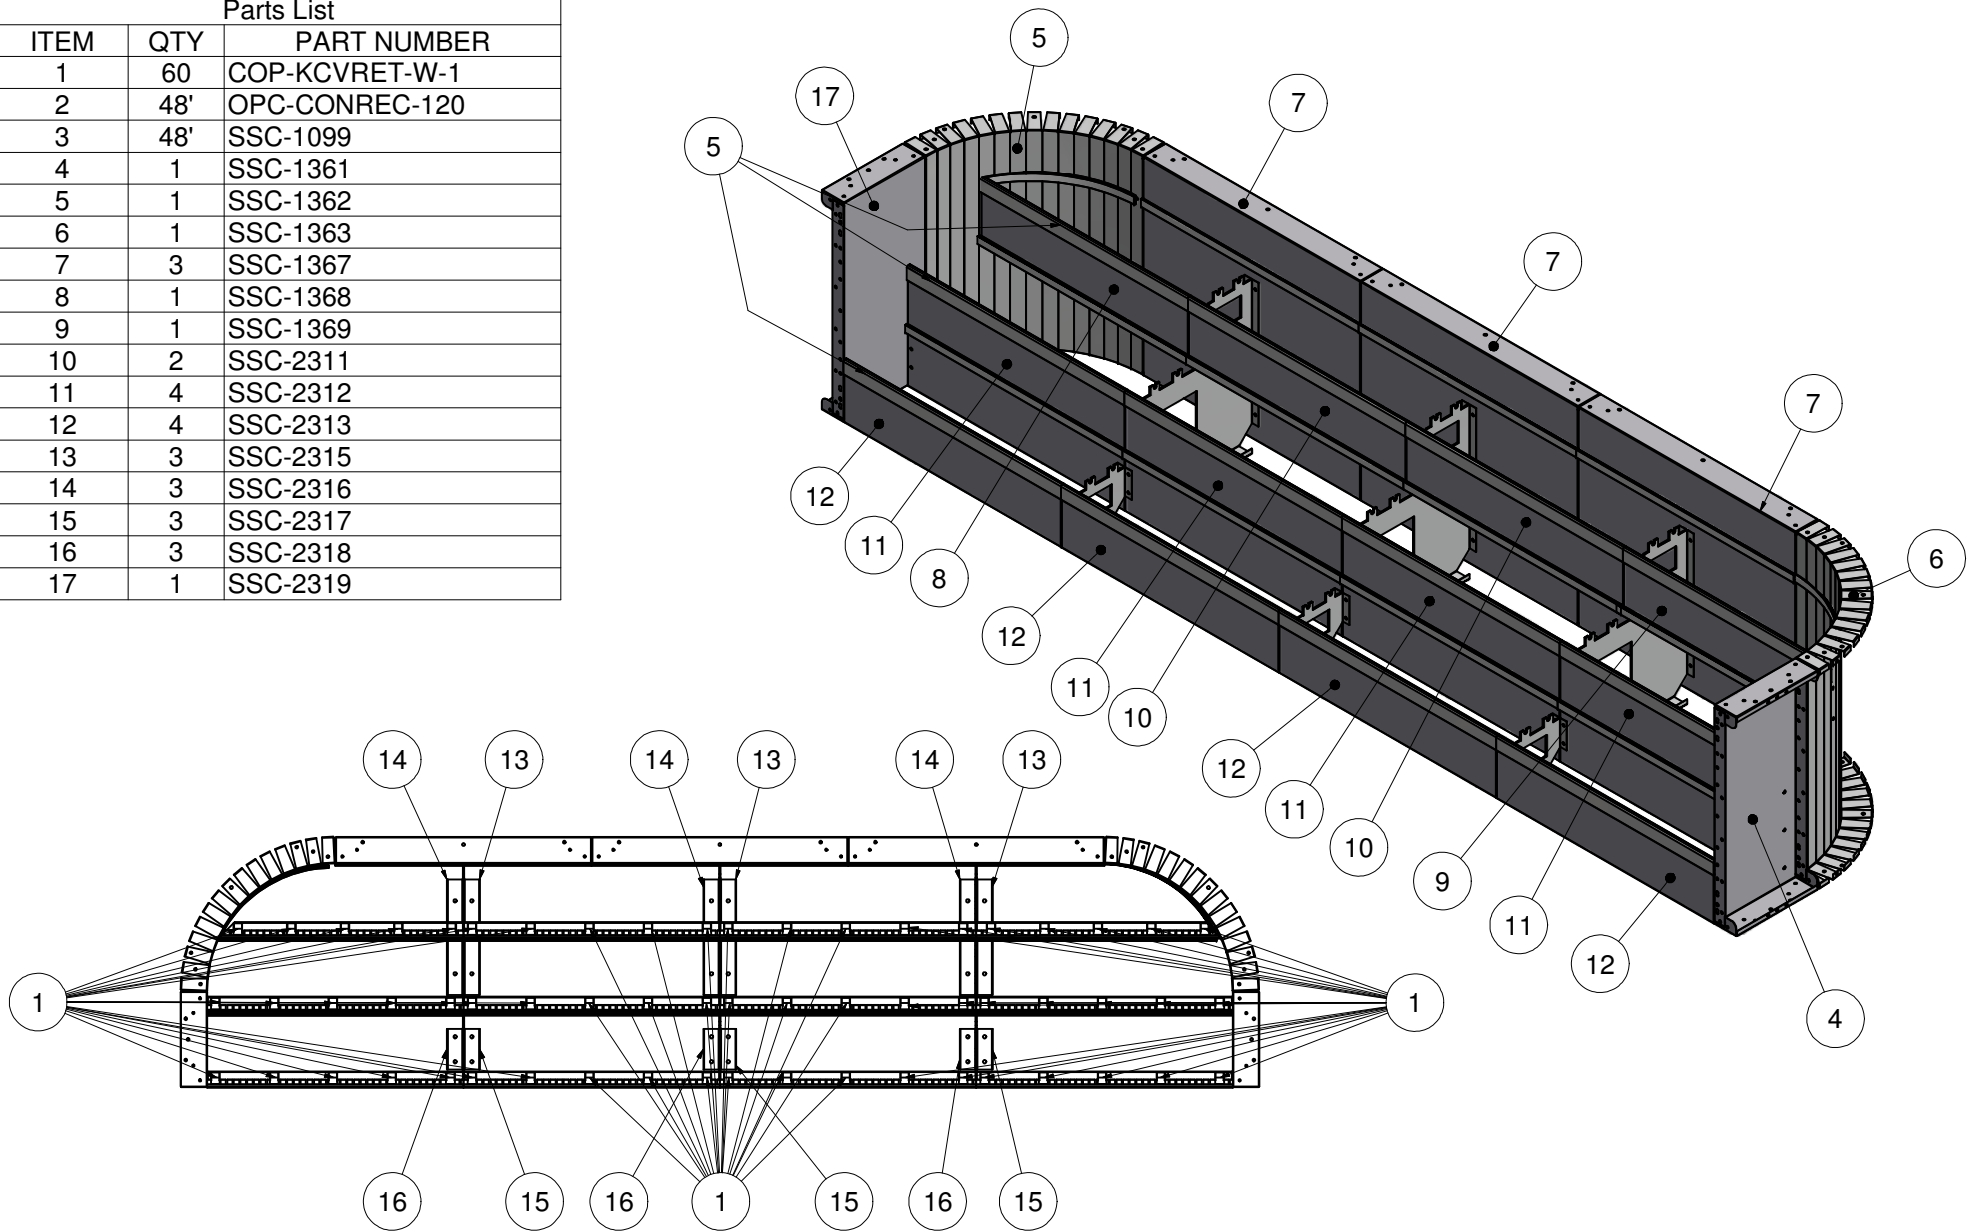

Parts List		
ITEM	QTY	PART NUMBER
1	60	COP-KCVRET-W-1
2	48'	OPC-CONREC-120
3	48'	SSC-1099
4	1	SSC-1361
5	1	SSC-1362
6	1	SSC-1363
7	3	SSC-1367
8	1	SSC-1368
9	1	SSC-1369
10	2	SSC-2311
11	4	SSC-2312
12	4	SSC-2313
13	3	SSC-2315
14	3	SSC-2316
15	3	SSC-2317
16	3	SSC-2318
17	1	SSC-2319

OT STEP 2'R CORNERS 3 TRD 16'

TOLERANCES EXCEPT AS NOTED:

0/0 0.0 0.00 0.000 0°

±1/8 ±0.25 ±0.0625 ±0.03125 ±1/2°

DATE : 1/12/2017

PART # : SOK-ST192STR2

SHEET : 2 OF 2

SECTION : 3 - 6