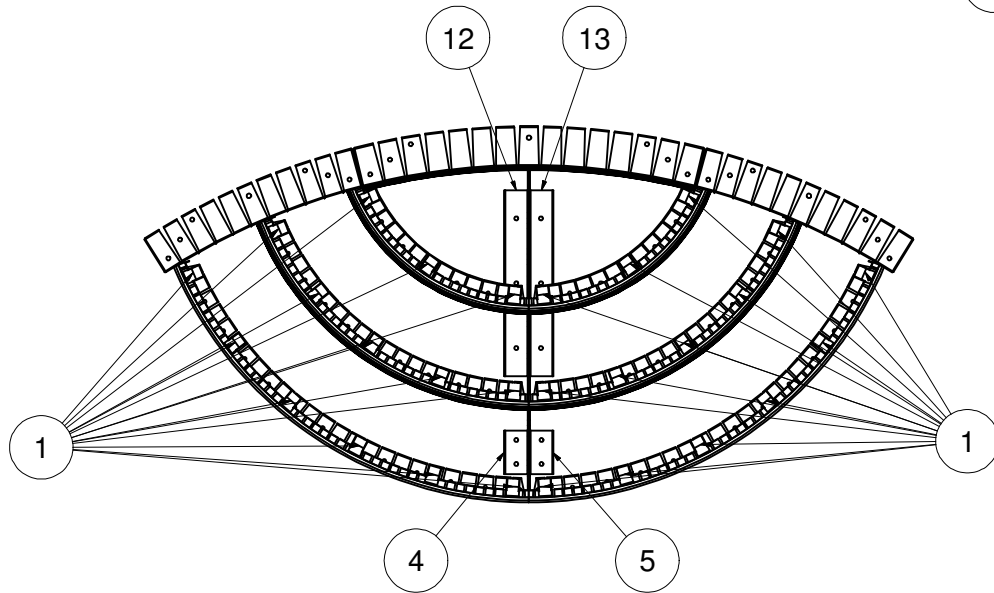

Parts List		
ITEM	QTY	PART NUMBER
1	28	COP-KCVRET-W-1
2	24'	OPC-CONREC-120
3	18'	SSC-1099
4	1	SSC-2399
5	1	SSC-2400
6	1	SSC-2641
7	1	SSC-2642
8	1	SSC-2643
9	2	SSC-2644
10	2	SSC-2645
11	2	SSC-2646
12	1	SSC-2647
13	1	SSC-2648

STEEL OPEN TOP WD CAKE 7'R

TOLERANCES EXCEPT AS NOTED:

0/0 0.0 0.00 0.000 0°

±1/8 ±0.25 ±0.0625 ±0.03125 ±1/2°

DATE : 1/6/2017

PART # : SOK-WC089R084

SHEET : 2 OF 2

SECTION: 10 - 1