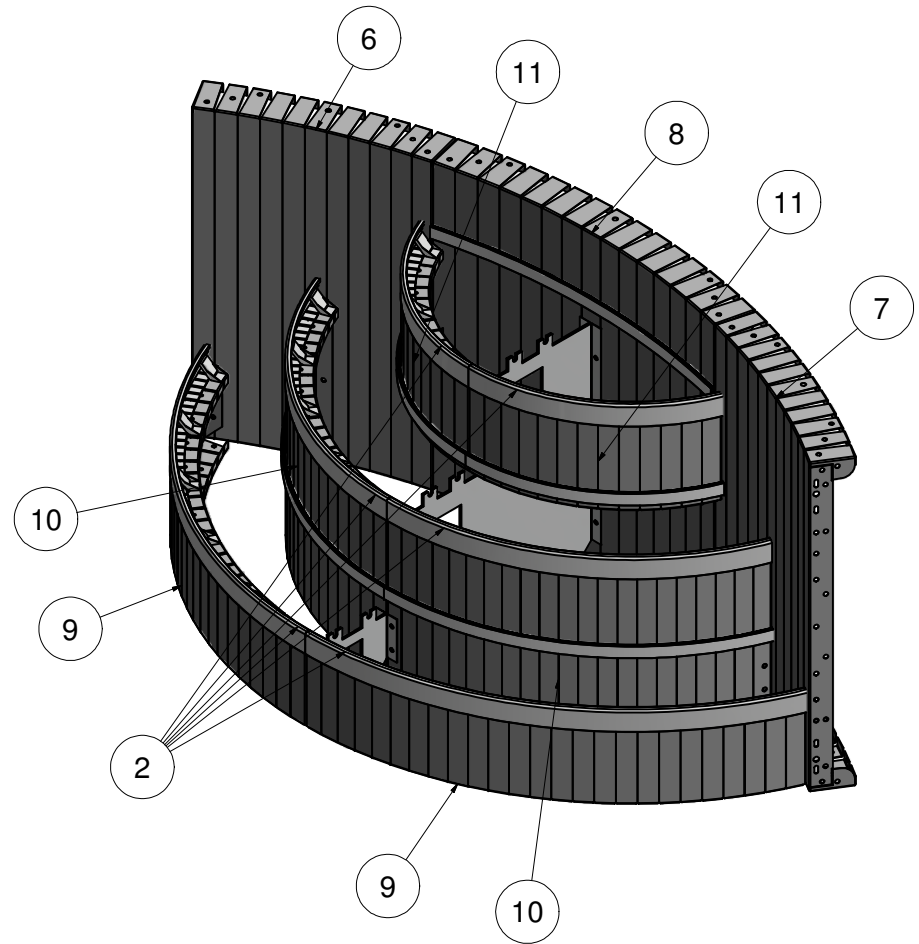

Parts List		
ITEM	QTY	PART NUMBER
1	28	COP-KCVRET-W-1
2	24'	OPC-CONREC-120
3	18'	SSC-1099
4	1	SSC-2399
5	1	SSC-2400
6	1	SSC-2641
7	1	SSC-2642
8	1	SSC-2643
9	2	SSC-2644
10	2	SSC-2645
11	2	SSC-2646
12	1	SSC-2647
13	1	SSC-2648

STEEL OPEN TOP WD CAKE 7'R

TOLERANCES EXCEPT AS NOTED:

0/0 0.0 0.00 0.000 0°

±1/8 ±0.25 ±0.0625 ±0.03125 ±1/2°

DATE : 1/6/2017

PART # : SOK-WC089R084

SHEET : 2 OF 2

SECTION: 10 - 1