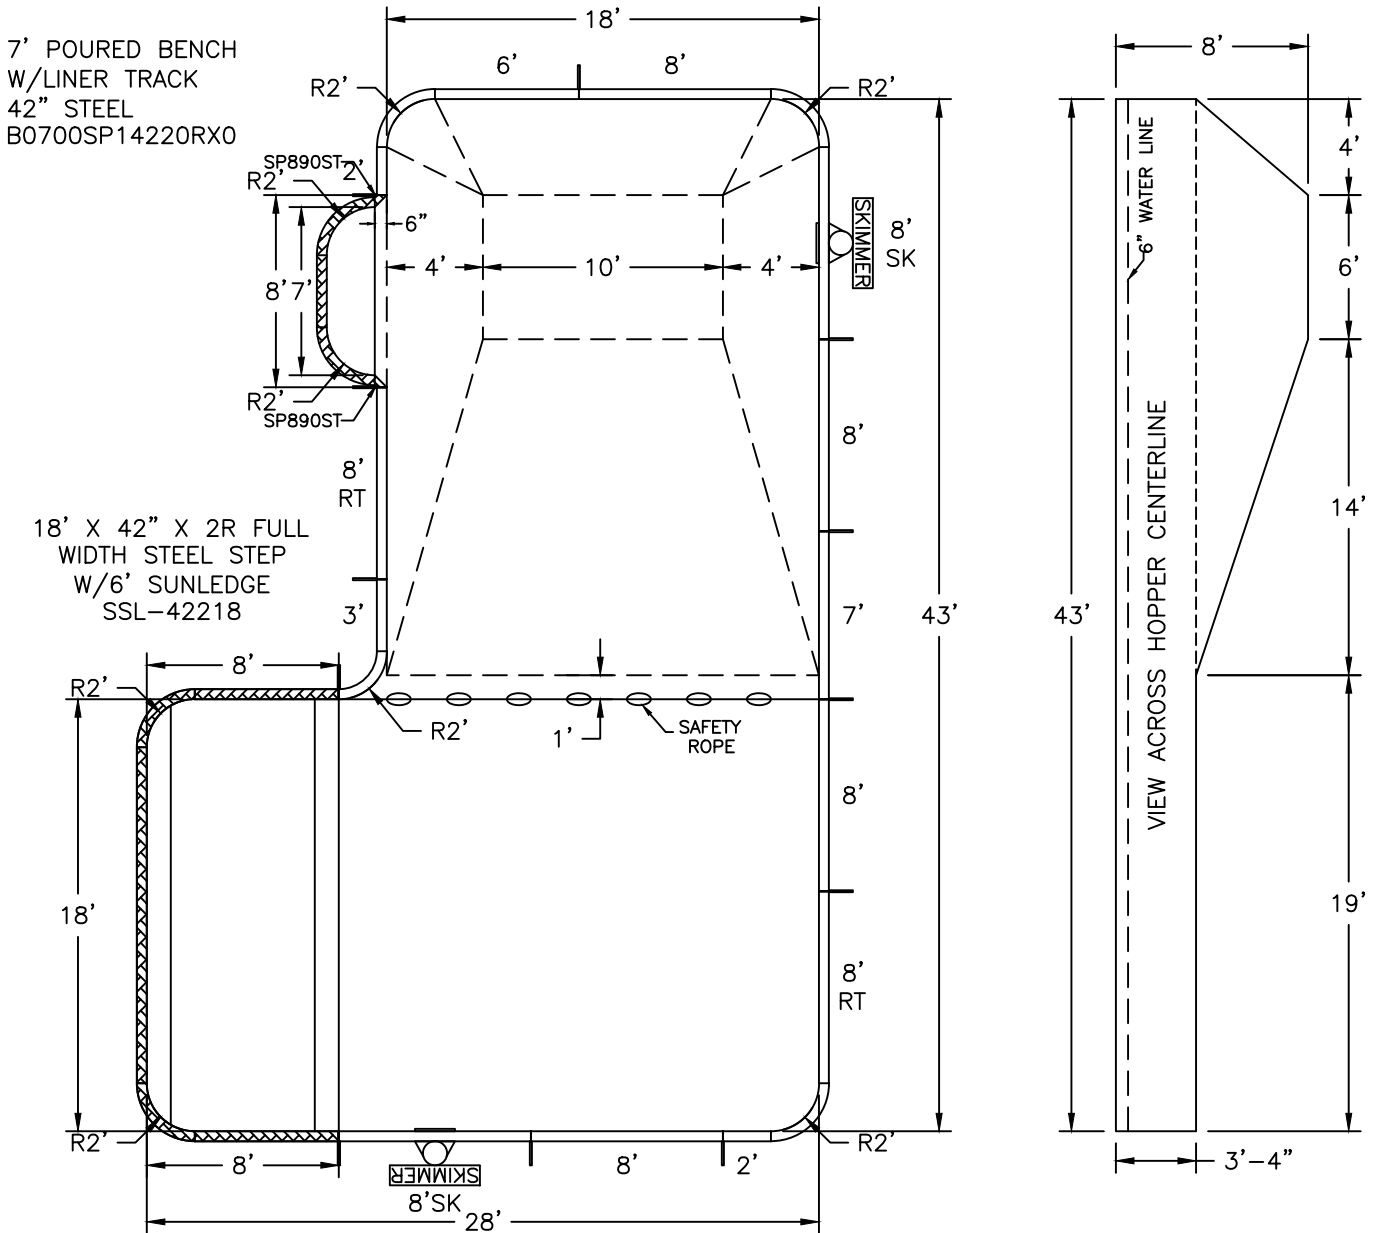

FINISHED POOL DIMENSIONS (WITH 2" POOL BASE) SHOWN.
 SEE MANUAL FOR EXCAVATION INSTRUCTIONS.

Date: 9/17/2021

Perimeter: 128'-10 1/4"

Drawn By: GR

Area: 812.6 SQ. FT.

Scale: 1/8" = 1'-0"

Notes: Royal Swimming Pools

FINISHED POOL DIMENSIONS (WITH 2" POOL BASE) SHOWN.
SEE MANUAL FOR EXCAVATION INSTRUCTIONS.

Date: 12/6/2019

Perimeter: 136'-10 1/4"

Drawn By: GR

Area: 950.6 SQ. FT.

Scale: 1/8" = 1'-0"

Notes: Royal Swimming Pools

FINISHED POOL DIMENSIONS (WITH 2" POOL BASE) SHOWN.
SEE MANUAL FOR EXCAVATION INSTRUCTIONS.

Date: 12/21/2021

Perimeter: 136'-10 1/4"

Drawn By: MH

Area: 976.6 SQ. FT.

Scale: 1/8" = 1'-0"

Notes: Royal Swimming Pools

FINISHED POOL DIMENSIONS (WITH 2" POOL BASE) SHOWN.
 SEE MANUAL FOR EXCAVATION INSTRUCTIONS.

Date: 12/21/2021

Perimeter: 156'-10 1/4"

Drawn By: MH

Area: 1216.6 SQ. FT.

Scale: 1/8" = 1'-0"

Notes: Royal Swimming Pools