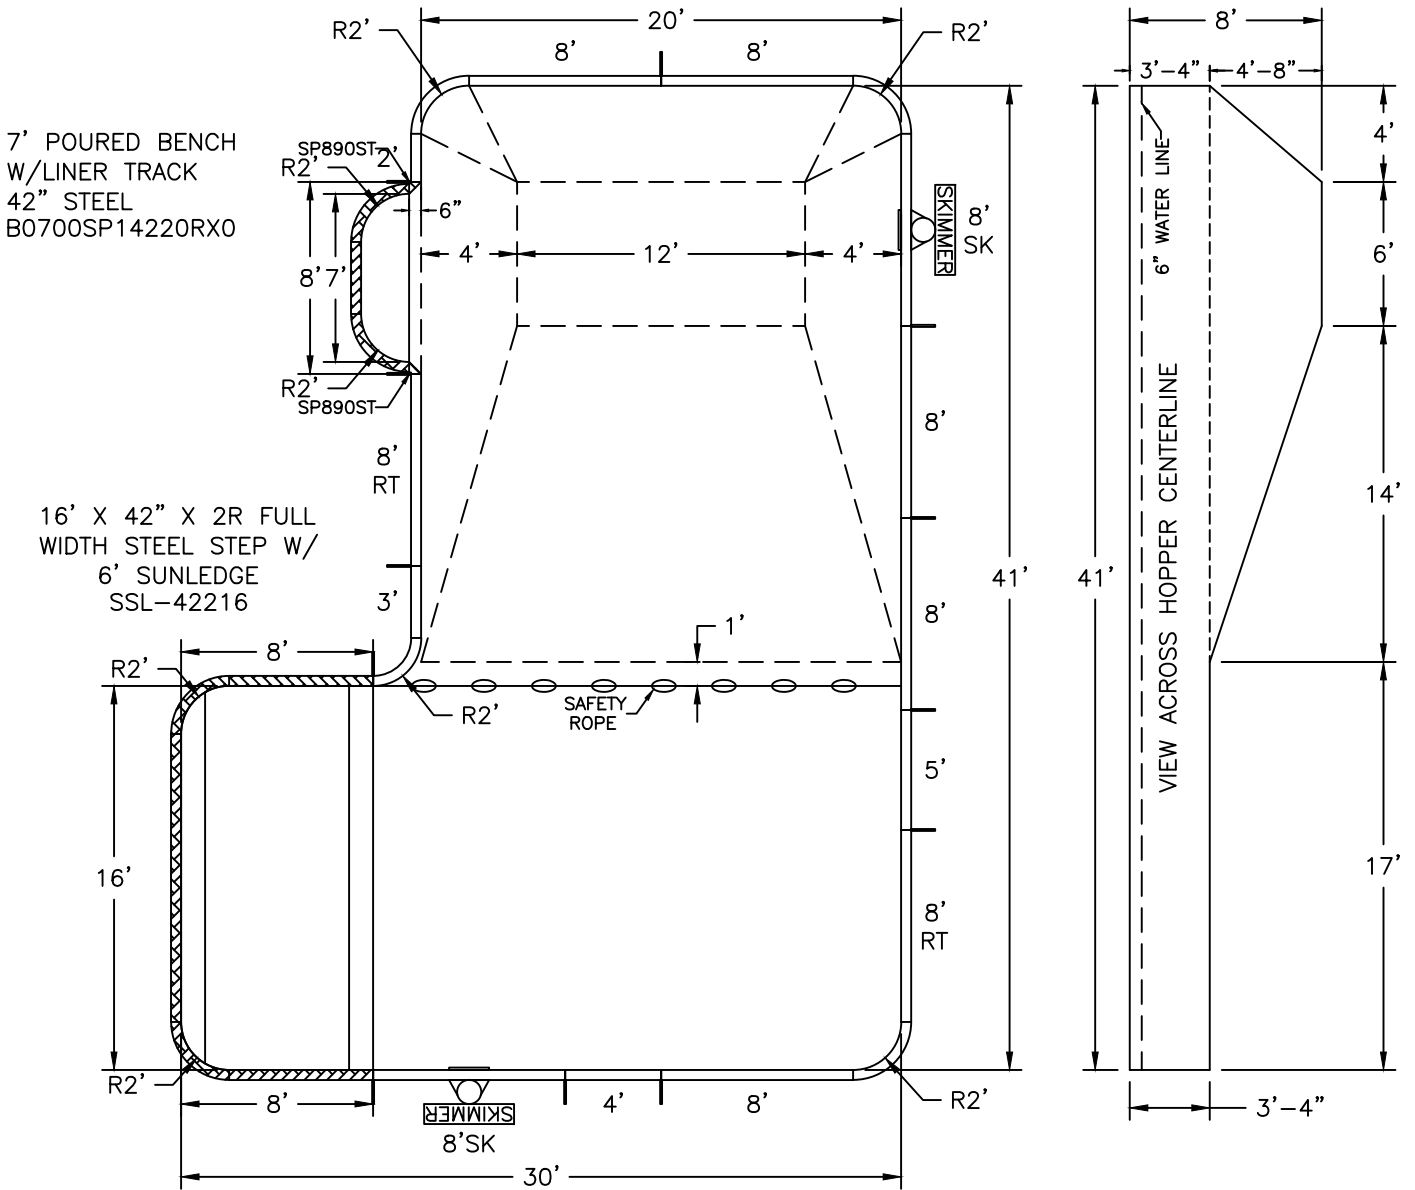

FINISHED POOL DIMENSIONS (WITH 2" POOL BASE) SHOWN.
SEE MANUAL FOR EXCAVATION INSTRUCTIONS.

Date: 12/6/2019

Perimeter: 136'-10 1/4"

Drawn By: GR

Area: 950.6 SQ. FT.

Scale: 1/8" = 1'-0"

Notes: Royal Swimming Pools

Signature:

DRAWING APPROVAL IS FINAL: NO FURTHER CHANGES MAY BE MADE TO YOUR DRAWING.

ROYAL
SWIMMING POOLS

Pool Size: 20' X 41' X 30'
Pool Shape: L-SHAPE
Pool Number: 204130L2R-8D
Pool Codes: ----

6426 Summer Gale Dr. Memphis, TN 38134 | 866-532-8194 | fax: 888-977-2846 | Support@RoyalSwimmingPools.com

FINISHED POOL DIMENSIONS (WITH 2" POOL BASE) SHOWN.
SEE MANUAL FOR EXCAVATION INSTRUCTIONS.

Date: 12/21/2021

Perimeter: 136'-10 1/4"

Drawn By: MH

Area: 976.6 SQ. FT.

Scale: 1/8" = 1'-0"

Notes: Royal Swimming Pools

FINISHED POOL DIMENSIONS (WITH 2" POOL BASE) SHOWN.
 SEE MANUAL FOR EXCAVATION INSTRUCTIONS.

Date: 12/21/2021

Perimeter: 156'-10 1/4"

Drawn By: MH

Area: 1216.6 SQ. FT.

Scale: 1/8" = 1'-0"

Notes: Royal Swimming Pools