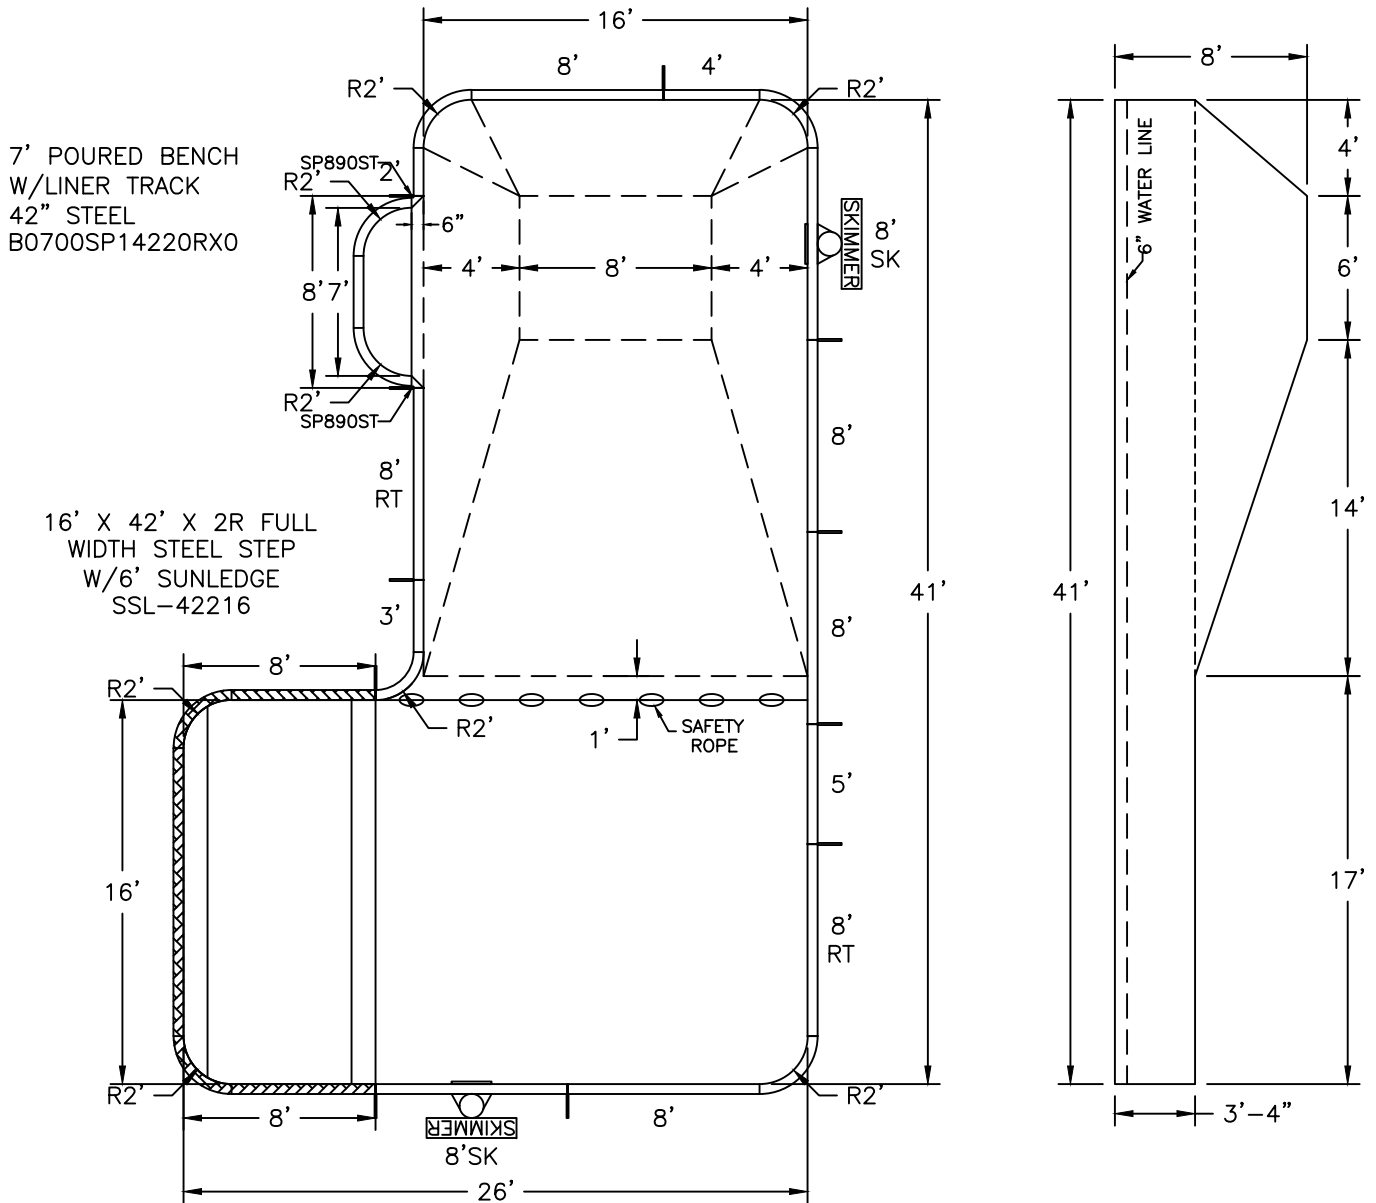

ROYAL
SWIMMING POOLS

Pool Size: 16' X 41' X 26'
Pool Shape: L-SHAPE
Pool Number: 164126L2R-8D
Pool Codes: ----

6426 Summer Gale Dr. Memphis, TN 38134 | 866-532-8194 | fax: 888-977-2846 | Support@RoyalSwimmingPools.com

FINISHED POOL DIMENSIONS (WITH 2" POOL BASE) SHOWN.
 SEE MANUAL FOR EXCAVATION INSTRUCTIONS.

Date: 9/17/2021

Perimeter: 128'-10 1/4"

Drawn By: GR

Area: 812.6 SQ. FT.

Scale: 1/8" = 1'-0"

Notes: Royal Swimming Pools

FINISHED POOL DIMENSIONS (WITH 2" POOL BASE) SHOWN.
SEE MANUAL FOR EXCAVATION INSTRUCTIONS.

Date: 12/6/2019

Perimeter: 136'-10 1/4"

Drawn By: GR

Area: 950.6 SQ. FT.

Scale: 1/8" = 1'-0"

Notes: Royal Swimming Pools

FINISHED POOL DIMENSIONS (WITH 2" POOL BASE) SHOWN.
SEE MANUAL FOR EXCAVATION INSTRUCTIONS.

Date: 12/21/2021

Perimeter: 136'-10 1/4"

Drawn By: MH

Area: 976.6 SQ. FT.

Scale: 1/8" = 1'-0"

Notes: Royal Swimming Pools