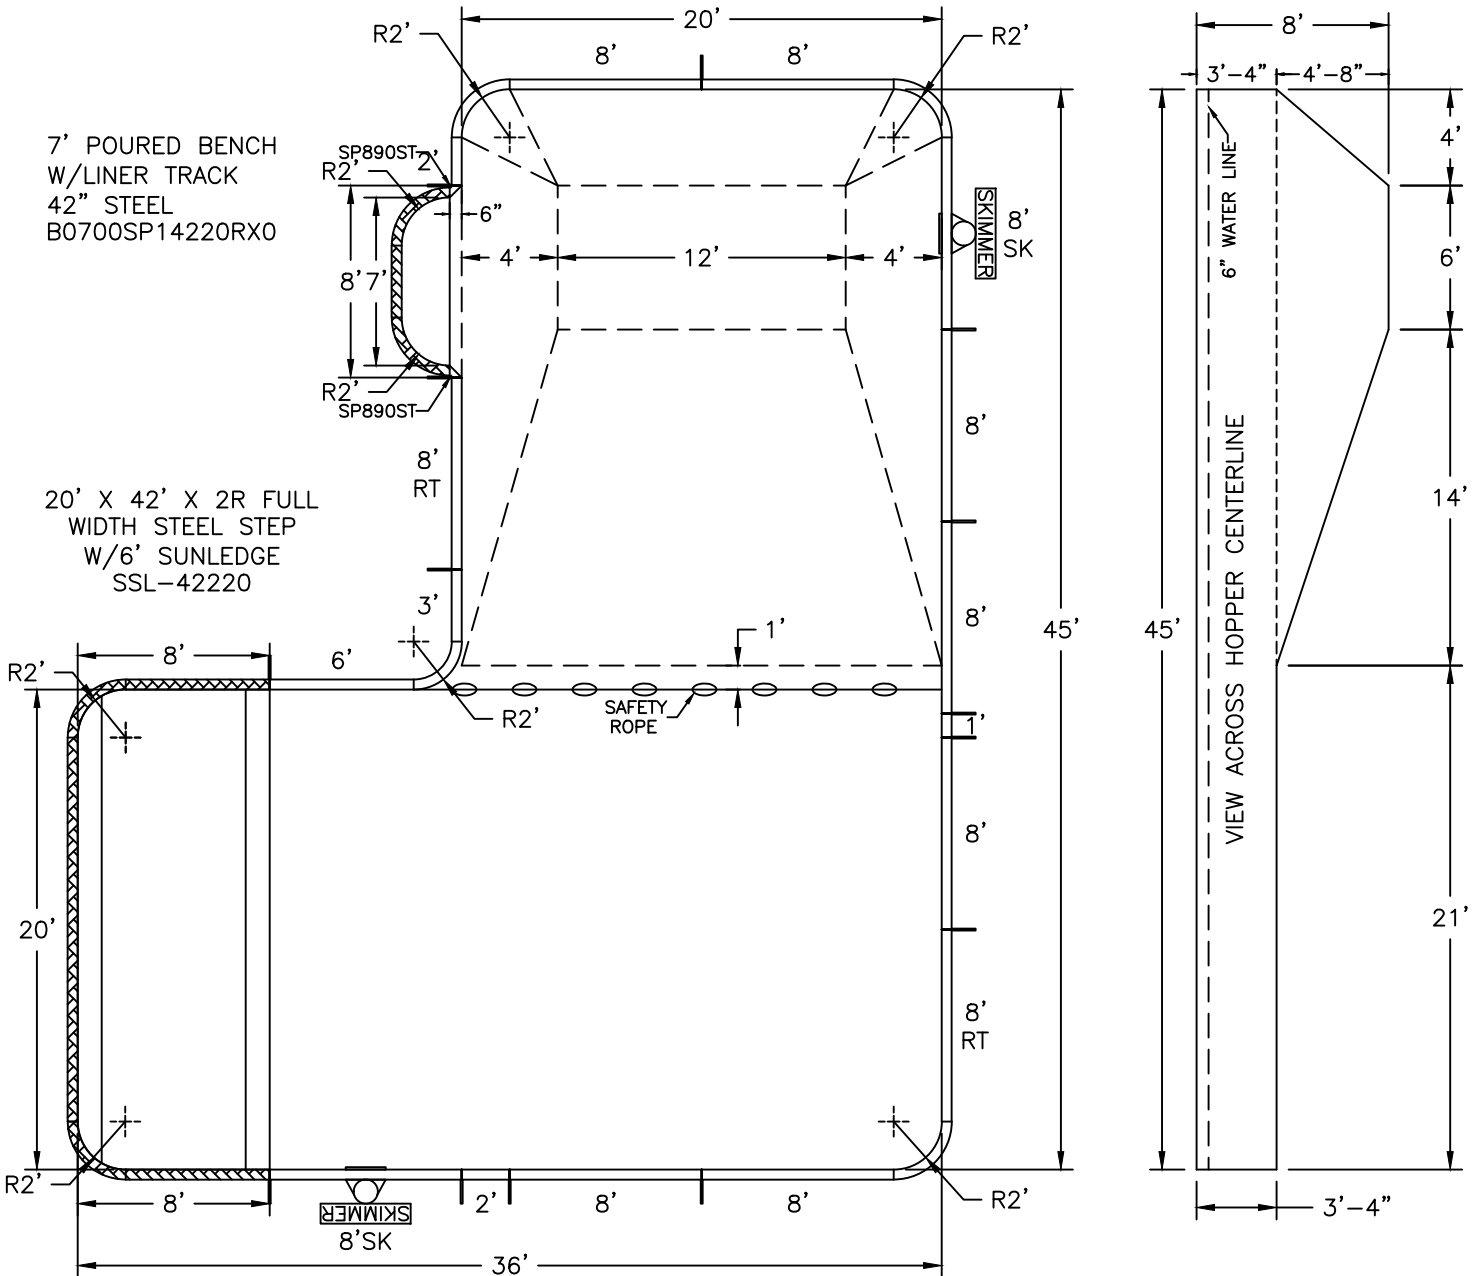

FINISHED POOL DIMENSIONS (WITH 2" POOL BASE) SHOWN.
SEE MANUAL FOR EXCAVATION INSTRUCTIONS.

Date: 12/6/2019

Perimeter: 136'-10 1/4"

Drawn By: GR

Area: 950.6 SQ. FT.

Scale: 1/8" = 1'-0"

Notes: Royal Swimming Pools

FINISHED POOL DIMENSIONS (WITH 2" POOL BASE) SHOWN.
SEE MANUAL FOR EXCAVATION INSTRUCTIONS.

Date: 12/21/2021

Perimeter: 136'-10 1/4"

Drawn By: MH

Area: 976.6 SQ. FT.

Scale: 1/8" = 1'-0"

Notes: Royal Swimming Pools

Signature:

DRAWING APPROVAL IS FINAL: NO FURTHER CHANGES MAY BE MADE TO YOUR DRAWING.

ROYAL
SWIMMING POOLS

Pool Size: 20' X 45' X 36'
Pool Shape: L-SHAPE
Pool Number: 204536L2R-8D
Pool Codes: ----

6426 Summer Gale Dr. Memphis, TN 38134 | 866-532-8194 | fax: 888-977-2846 | Support@RoyalSwimmingPools.com

FINISHED POOL DIMENSIONS (WITH 2" POOL BASE) SHOWN.
 SEE MANUAL FOR EXCAVATION INSTRUCTIONS.

Date: 12/21/2021

Perimeter: 156'-10 1/4"

Drawn By: MH

Area: 1216.6 SQ. FT.

Scale: 1/8" = 1'-0"

Notes: Royal Swimming Pools