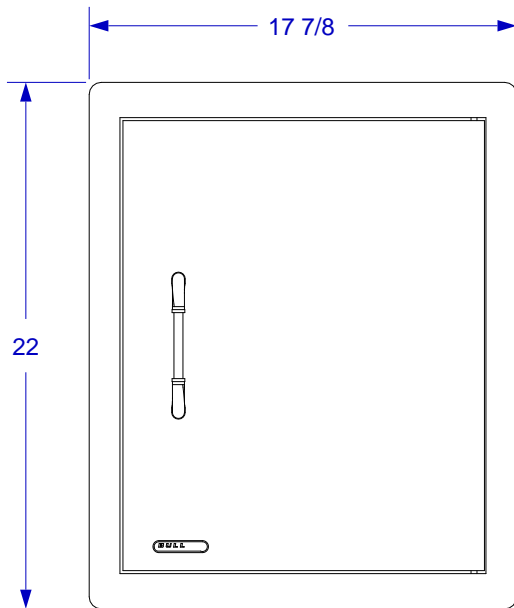

VERTICAL DOOR
(RIGHT SWING)
SPEC SHEET
SKU #89975 S

ISOMETRIC VIEW

TOP VIEW

FRONT VIEW

RIGHT SIDE VIEW

NOTES:

1. CUTOUT DIMENSIONS: 15 3/4" W X 20" H X 2" D
2. SCALE: 1 1/2" = 1'-0"
3. REVISION: 01/2016