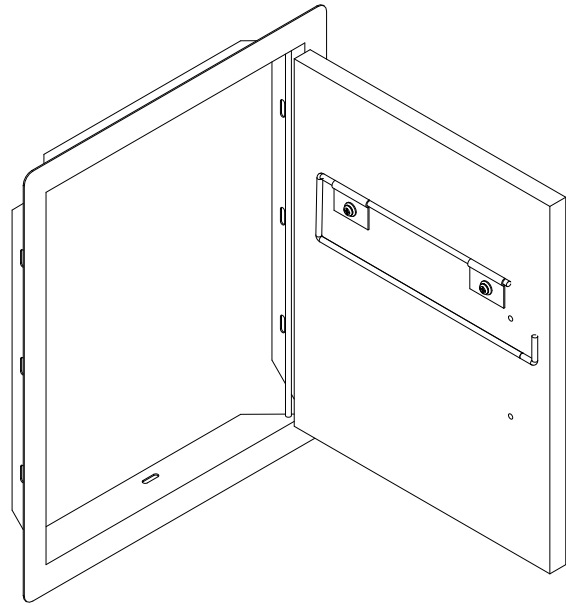

VERTICAL DOOR
(RIGHT SWING)
SPEC SHEET
SKU #89975 S

ISOMETRIC VIEW

TOP VIEW

FRONT VIEW

RIGHT SIDE VIEW

NOTES:

1. CUTOUT DIMENSIONS: 15 3/4" W X 20" H X 2" D
2. SCALE: 1 1/2" = 1'-0"
3. REVISION: 01/2016