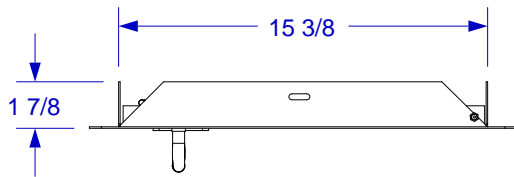

VERTICAL DOOR
(RIGHT SWING)
SPEC SHEET
SKU #89975 S

ISOMETRIC VIEW

TOP VIEW

FRONT VIEW

RIGHT SIDE VIEW

NOTES:

1. CUTOUT DIMENSIONS: 15 3/4" W X 20" H X 2" D
2. SCALE: 1 1/2" = 1'-0"
3. REVISION: 01/2016