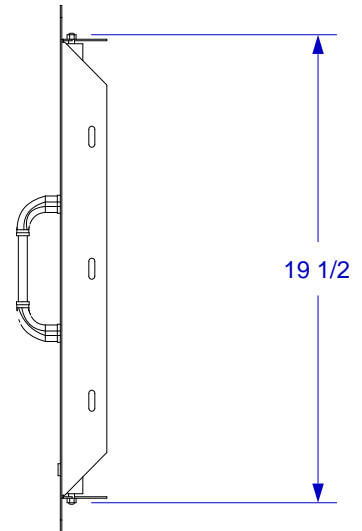

VERTICAL DOOR
(RIGHT SWING)
SPEC SHEET
SKU #89975 S

ISOMETRIC VIEW

TOP VIEW

FRONT VIEW

RIGHT SIDE VIEW

NOTES:

1. CUTOUT DIMENSIONS: 15 3/4" W X 20" H X 2" D
2. SCALE: 1 1/2" = 1'-0"
3. REVISION: 01/2016