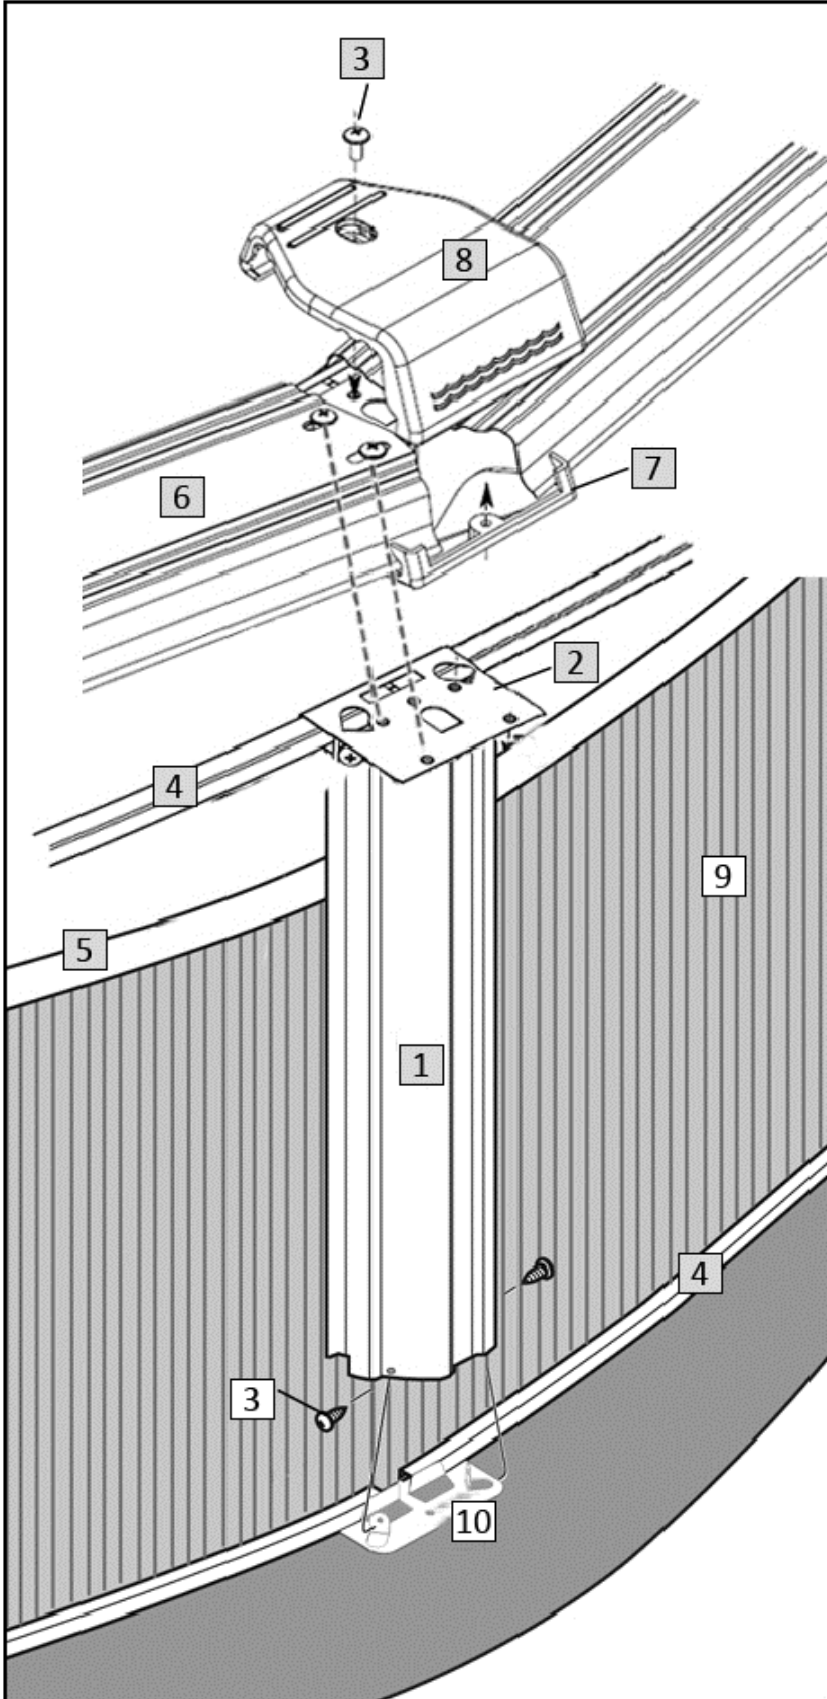

*These part #s are not available to purchase separately. They must be purchased as the Seat Cover Assembly Bolt Package, Order # NBP1032

Carton Breakdown
Belize 18' Round 48"
NB2504

Key #	Qty	Item #	Mfg Part #	Part Description	
WALL CARTON # 1848-THT-W					
<input type="checkbox"/>	5	14	NL107	8100	Plastic Edging
<input type="checkbox"/>	9	1	PC5201	48+Wall	Terra Haute Taupe Wall
48" Wall Joint Bolt Package (Part # 0113, Order # NBP1021)					
<input type="checkbox"/>	3	23	NBP1021	0513*	¼+x ½+Truss Head Screw
<input type="checkbox"/>	3	45	NBP1021	0411*	¼+Reinforcing Washer
<input type="checkbox"/>	3	23	NBP1021	0611*	¼+Nut

*These part #s are not available to purchase separately. They must be purchased as the Wall Joint Bolt Package, Order # NBP1021

Belize 18' Round 48"

NB2504

Key #	Part Description	Item #
1	6in Vertical	NBP1027
2	Resin Upper Joint	NBP1068
3	Seat Cover Hardware	NBP1032
3	Wall Joint Hardware	NBP1021
4	5/8+Rail	NBP1055
5	Plastic Edging	NL107
6	6in Top Seat	NBP1023
7	6in Seat Cover Bracket	NBP1030
8	6in Seat Cover	NBP1029
9	Wall	PC5201
10	Resin Lower Joint	NBP1069