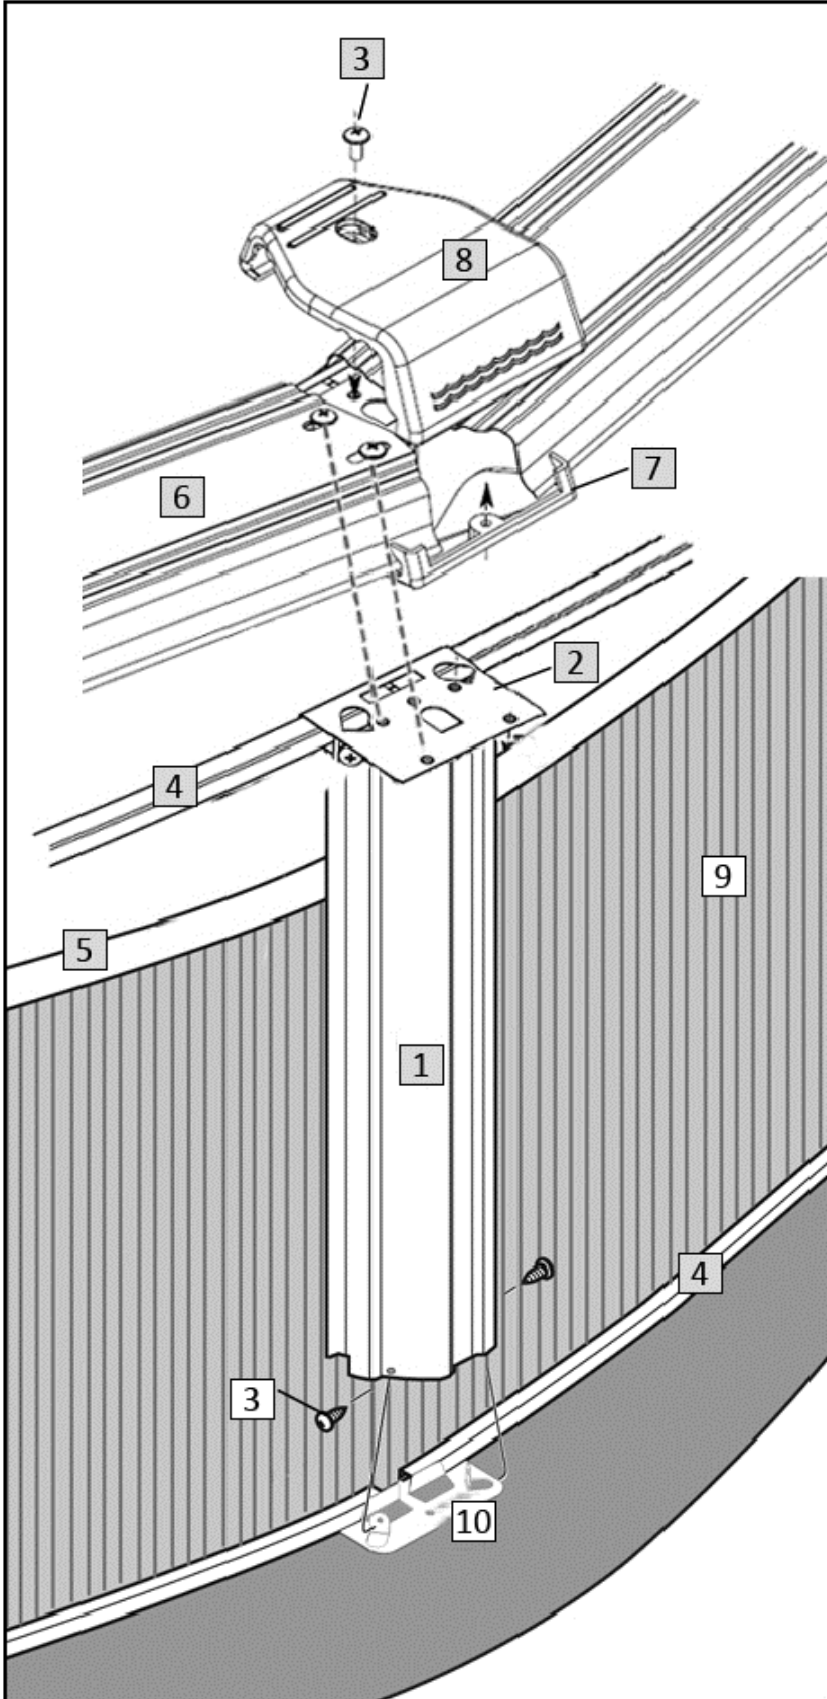

*These part #s are not available to purchase separately. They must be purchased as the Seat Cover Assembly Bolt Package, Order # NBP1032

Carton Breakdown

Belize 18' Round 52"

NB2524

Key #	Qty	Item #	Mfg Part #	Part Description	
WALL CARTON # 1852-THT-W					
<input type="checkbox"/>	5	14	NL107	8100	Plastic Edging
<input type="checkbox"/>	9	1	PC5208	52+Wall	Terra Haute Taupe Wall
52" Wall Joint Bolt Package (Part # 0113, Order # NBP1021)					
<input type="checkbox"/>	3	26	NBP1021	0513*	¼+x ½+Truss Head Screw
<input type="checkbox"/>	3	51	NBP1021	0411*	¼+Reinforcing Washer
<input type="checkbox"/>	3	26	NBP1021	0611*	¼+Nut

*These part #s are not available to purchase separately. They must be purchased as the Wall Joint Bolt Package, Order # NBP1021

Belize 18' Round 52"

NB2524

Key #	Part Description	Item #
1	6in Vertical	NBP1028
2	Resin Upper Joint	NBP1068
3	Seat Cover Hardware	NBP1032
3	Wall Joint Hardware	NBP1021
4	5/8+Rail	NBP1055
5	Plastic Edging	NL107
6	6in Top Seat	NBP1023
7	6in Seat Cover Bracket	NBP1030
8	6in Seat Cover	NBP1029
9	Wall	PC5208
10	Resin Lower Joint	NBP1069