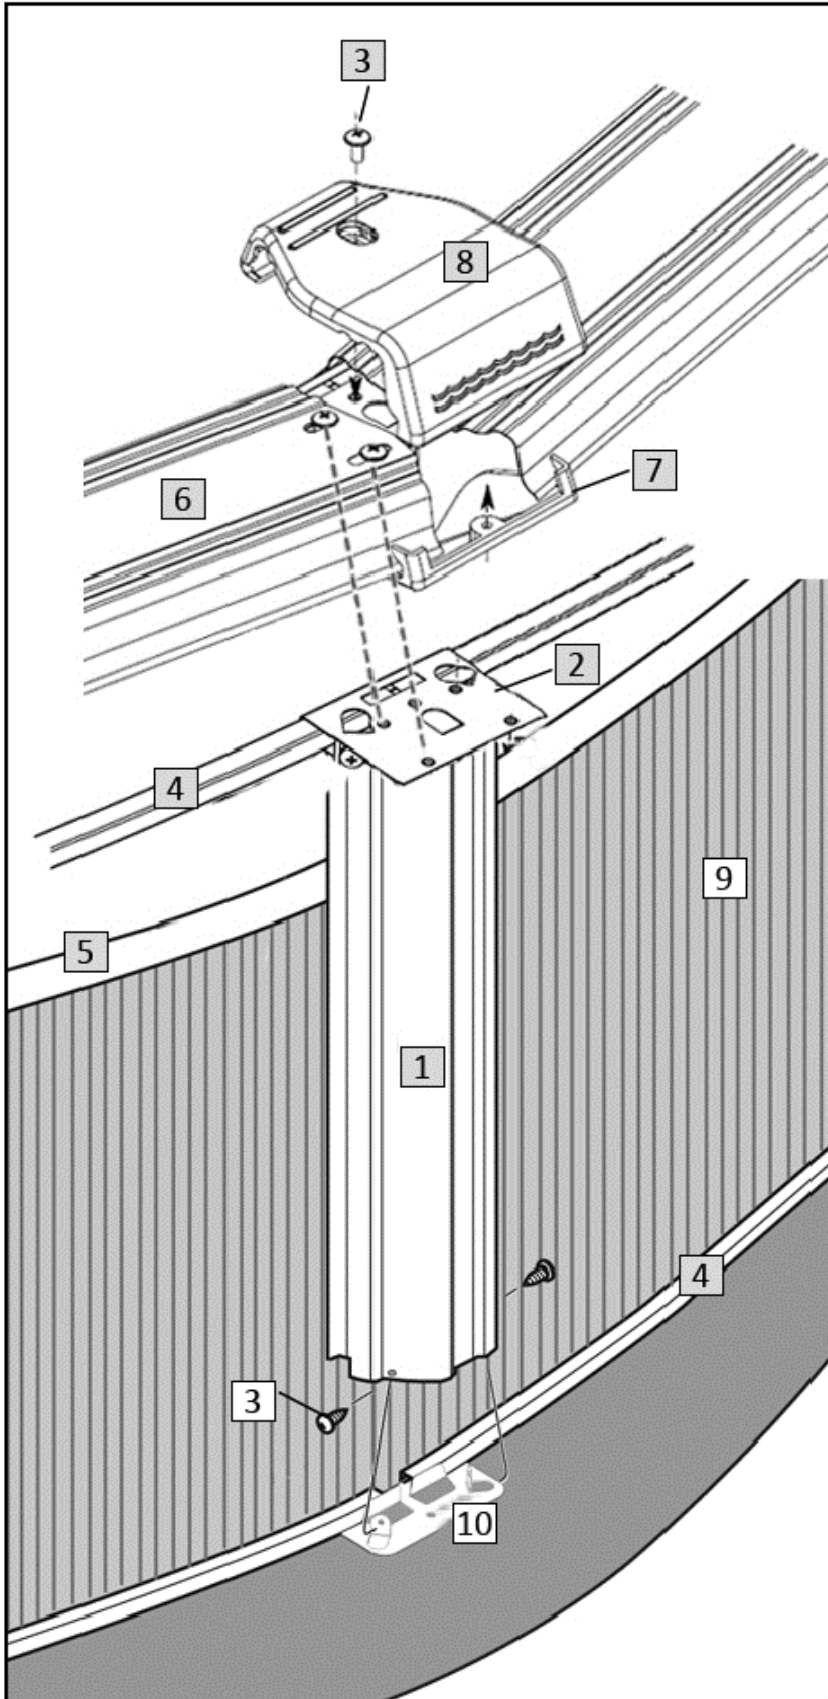

*These part #s are not available to purchase separately. They must be purchased as the Seat Cover Assembly Bolt Package, Order # NBP1032

Carton Breakdown

Belize 24' Round 52''

NB2528

Key #	Qty	Item #	Mfg Part #	Part Description	
WALL CARTON # 2452-THT-W					
<input type="checkbox"/>	5	18	NL107	8100	Plastic Edging
<input type="checkbox"/>	9	1	PC5209	52+Wall	Terra Haute Taupe Wall
52'' Wall Joint Bolt Package (Part # 0113, Order # NBP1021)					
<input type="checkbox"/>	3	26	NBP1021	0513*	¼+x ½+Truss Head Screw
<input type="checkbox"/>	3	51	NBP1021	0411*	¼+Reinforcing Washer
<input type="checkbox"/>	3	26	NBP1021	0611*	¼+Nut

*These part #s are not available to purchase separately. They must be purchased as the Wall Joint Bolt Package, Order # NBP1021

Belize 24' Round 52"

NB2528

Key #	Part Description	Item #
1	6in Vertical	NBP1028
2	Resin Upper Joint	NBP1068
3	Seat Cover Hardware	NBP1032
3	Wall Joint Hardware	NBP1021
4	5/8+Rail	NBP1057
5	Plastic Edging	NL107
6	6in Top Seat	NBP1023
7	6in Seat Cover Bracket	NBP1030
8	6in Seat Cover	NBP1029
9	Wall	PC5209
10	Resin Lower Joint	NBP1069